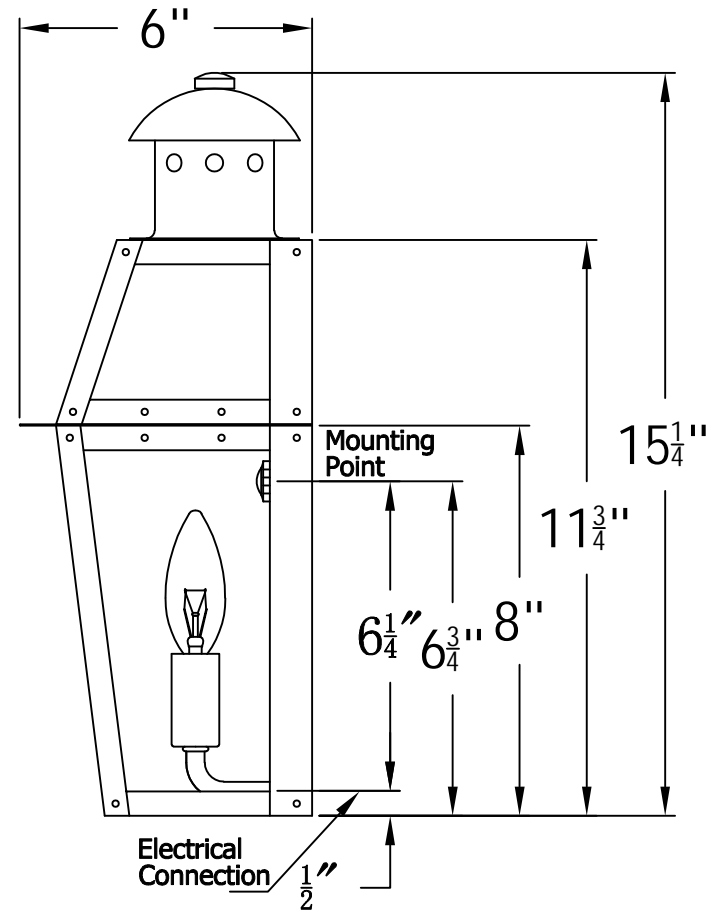

## The CopperSmith (BDT)

Product Description	Drawing Description	9152 Hard Drive
Sockets:1-E12 Candelabra	REV:A/0	Foley Alabama 36536
Watts:1-60W	Date:04/21/2021	SKU Number:AC-15E
	Drawing by:Jason Huang	Product Name:Arcadia 15 Electric