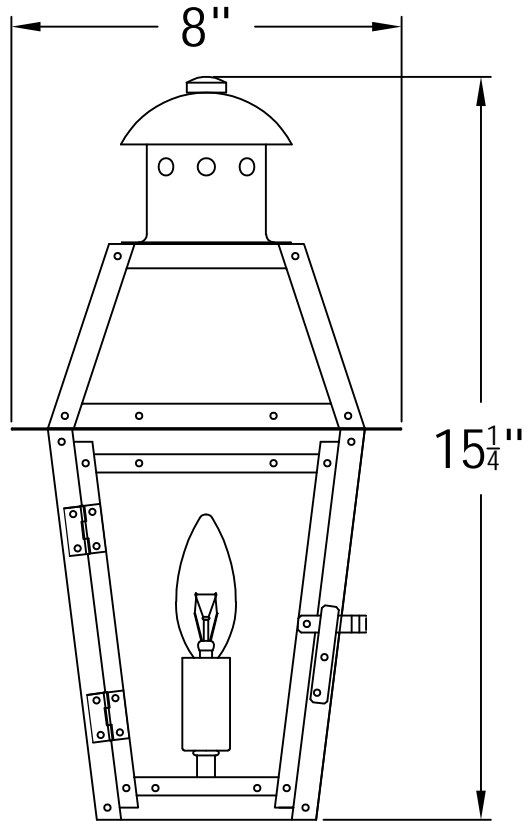

## The CopperSmith (BDT)

Product Description	Drawing Description	9152 Hard Drive
Sockets:1-E12 Candelabra	REV:A/0	Foley Alabama 36536
Watts:1-60W	Date:04/21/2021	SKU Number:AC-15E
	Drawing by:Jason Huang	Product Name:Arcadia 15 Electric