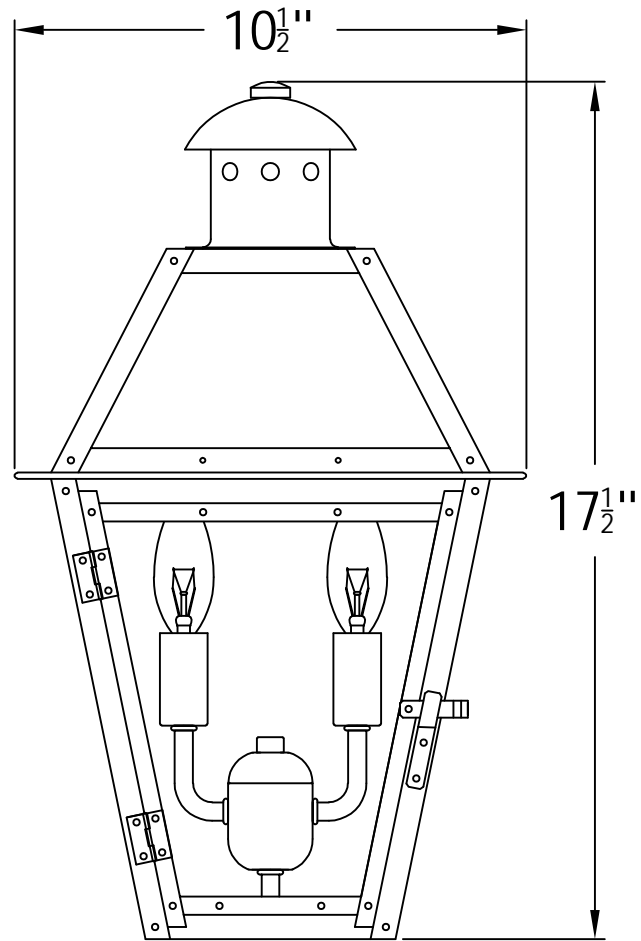

## The CopperSmith (BDT)

Product Description	Drawing Description	9152 Hard Drive
Sockets:2-E12 Candelabra	REV:A/0	Foley Alabama 36536
Watts:2-60W	Date:04/21/2021	SKU Number:AC-18E
	Drawing by:Jason Huang	Product Name:Arcadia 18 Electric