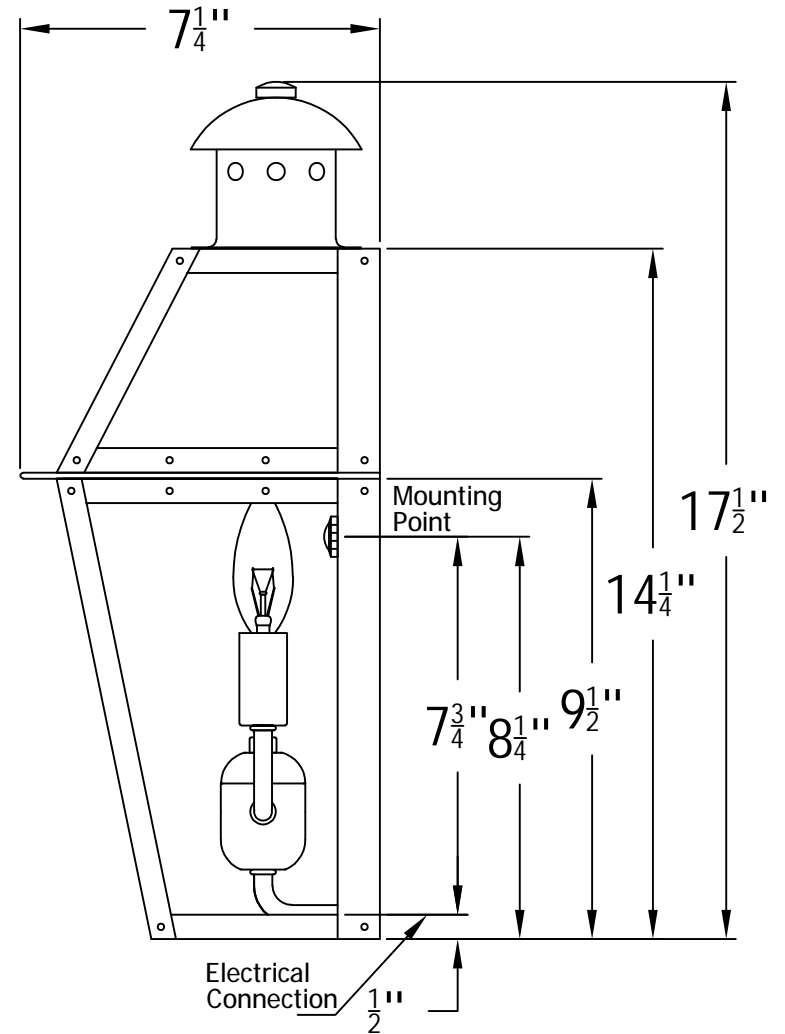

# ARCADIA 18 Electric(AC-18E)

## The CopperSmith (BDT)

Product Description	Drawing Description	9152 Hard Drive
Sockets:2-E12 Candelabra	REV:A/0	Foley Alabama 36536
Watts:2-60W	Date:04/21/2021	SKU Number:AC-18E
	Drawing by:Jason Huang	Product Name:Arcadia 18 Electric