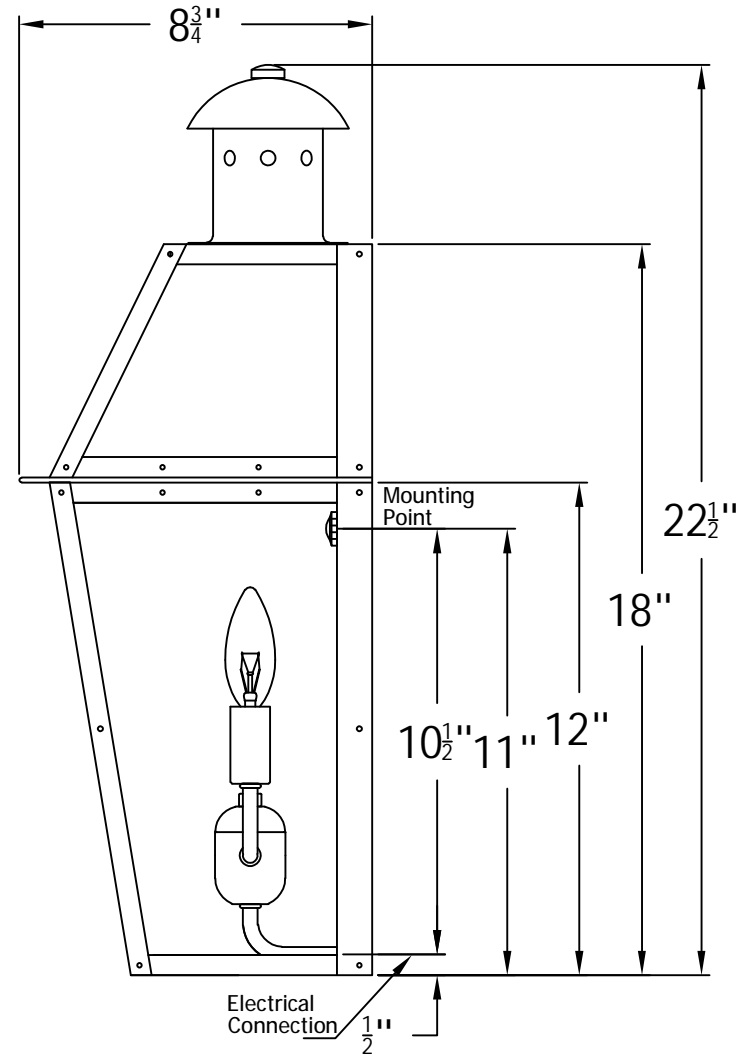

ARCADIA 22 Electric(AC-22E)

The CopperSmith (BDT)

Product Description	Drawing Description	9152 Hard Drive
Sockets:2-E12 Candelabra	REV:A/0	Foley Alabama 36536
Watts:2-60W	Date:04/21/2021	SKU Number:AC-22E
	Drawing by:Jason Huang	Product Name:Arcadia 22 Electric