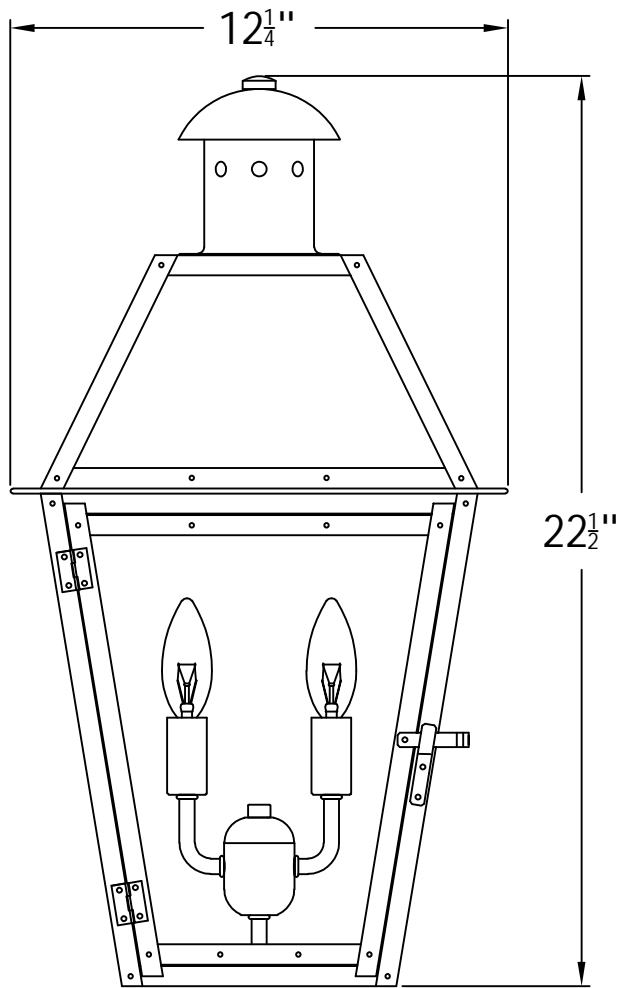

ARCADIA 22 Electric(AC-22E)

The CopperSmith (BDT)

Product Description	Drawing Description	9152 Hard Drive
Sockets:2-E12 Candelabra	REV:A/0	Foley Alabama 36536
Watts:2-60W	Date:04/21/2021	SKU Number:AC-22E
	Drawing by:Jason Huang	Product Name:Arcadia 22 Electric