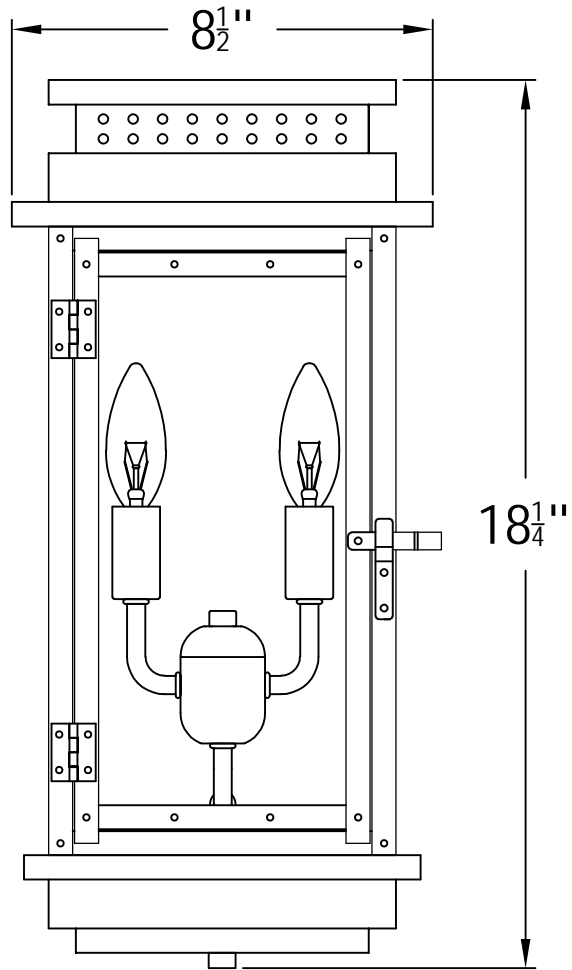

CONTEMPO FLUSH 18 Electric(FCO-18E)

The CopperSmith (BDT)		
Product Description	Drawing Description	9152 Hard Drive
Sockets:2-E12 Candelabra	REV:A/0	Foley Alabama 36536
Watts:2-60W	Date:04/16/2021	SKU Number:FCO-18E
	Drawing by:Jason Huang	Product Name:Contempo Flush 18 Electric