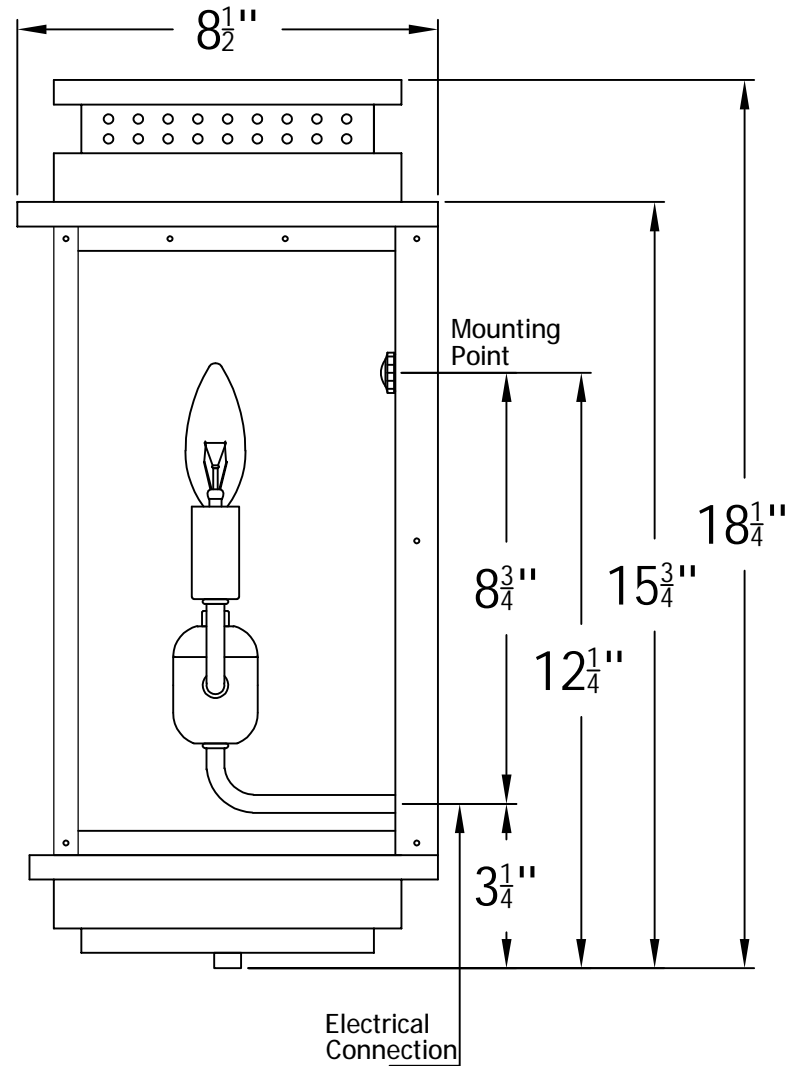

CONTEMPO FLUSH 18 Electric(FCO-18E)

The CopperSmith (BDT)		
Product Description	Drawing Description	9152 Hard Drive
Sockets:2-E12 Candelabra	REV:A/0	Foley Alabama 36536
Watts:2-60W	Date:04/16/2021	SKU Number:FCO-18E
	Drawing by:Jason Huang	Product Name:Contempo Flush 18 Electric