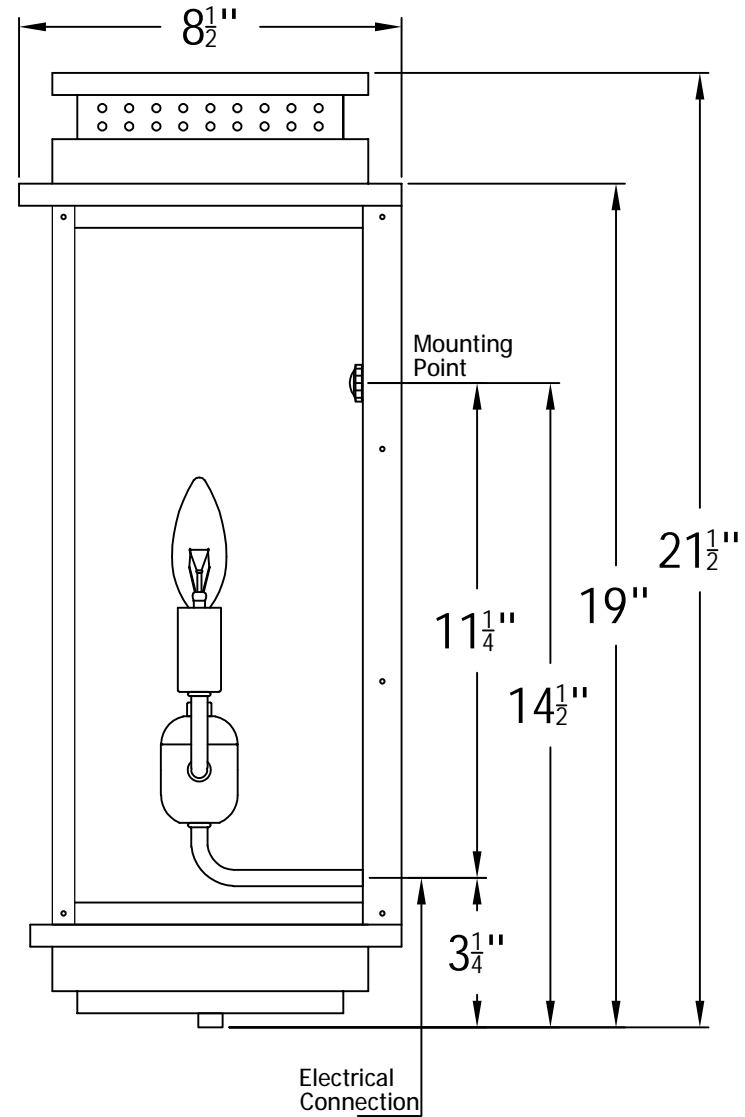

CONTEMPO FLUSH 24 Electric(FCO-24E)

The CopperSmith (BDT)		
Product Description	Drawing Description	9152 Hard Drive
Sockets:2-E12 Candleabra	REV:A/0	Foley Alabama 36536
Watts:2-60W	Date:04/16/2021	SKU Number:FCO-24E
	Drawing by:Jason Huang	Product Name:Contempo Flush 24 Electric