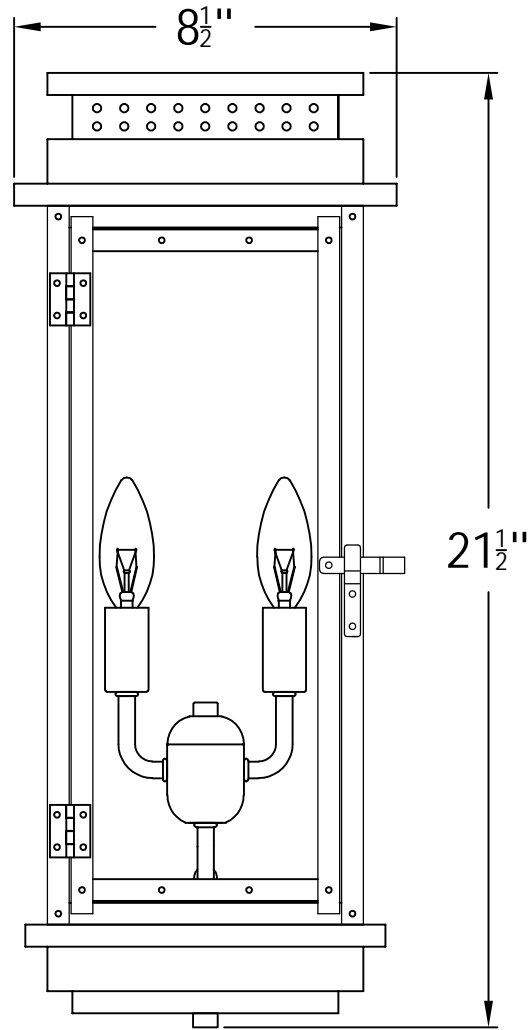

CONTEMPO FLUSH 24 Electric(FCO-24E)

The CopperSmith (BDT)		
Product Description	Drawing Description	9152 Hard Drive
Sockets:2-E12 Candleabra	REV:A/0	Foley Alabama 36536
Watts:2-60W	Date:04/16/2021	SKU Number:FCO-24E
	Drawing by:Jason Huang	Product Name:Contempo Flush 24 Electric