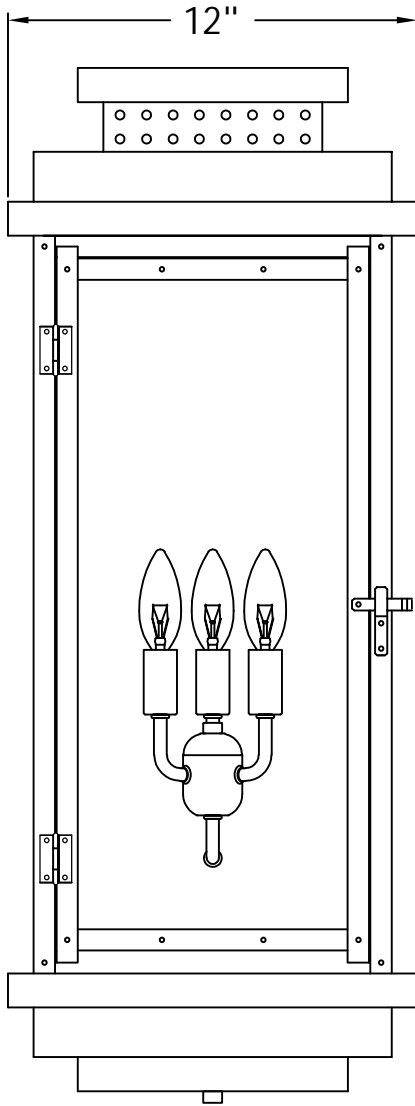

# CONTEMPO FLUSH 31 Electric(FCO-31E)

The CopperSmith (BDT)		
Product Description	Drawing Description	9152 Hard Drive
Sockets:3-E12 Candelabra	REV:A/0	Foley Alabama 36536
Watts:3-60W	Date:04/16/2021	SKU Number:FCO-31E
	Drawing by:Jason Huang	Product Name:Contempo Flush 31 Electric