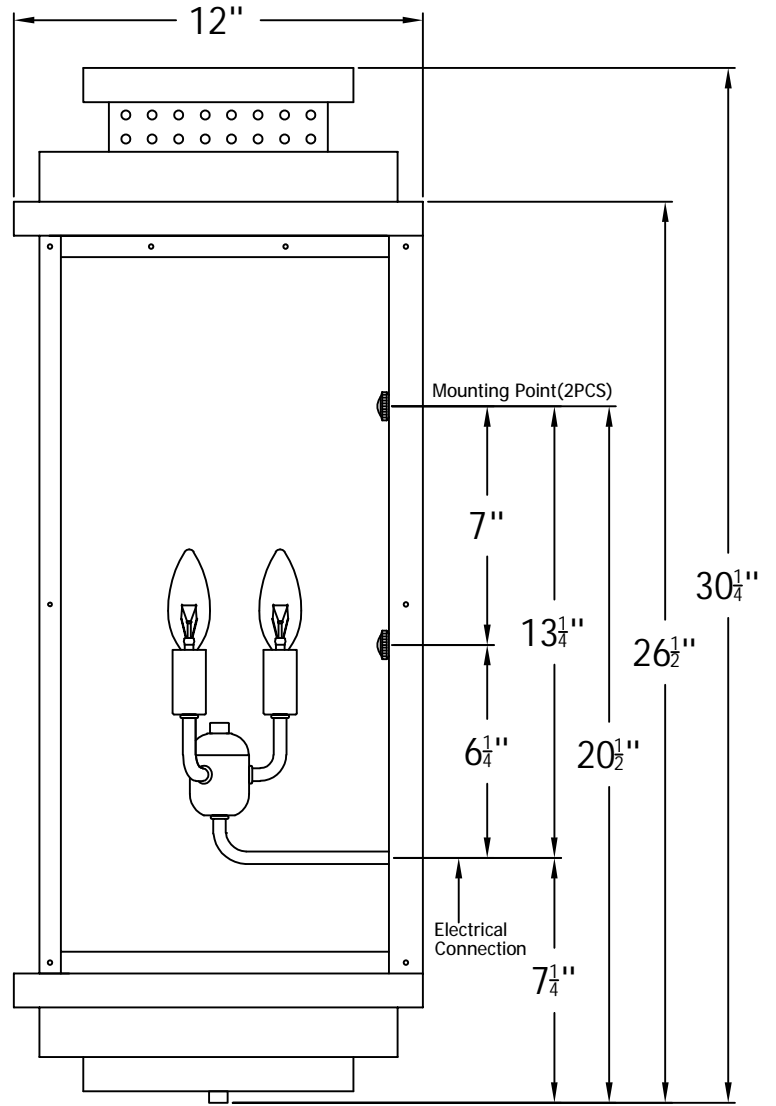

# CONTEMPO FLUSH 31 Electric(FCO-31E)

The CopperSmith (BDT)		
Product Description	Drawing Description	9152 Hard Drive
Sockets:3-E12 Candelabra	REV:A/0	Foley Alabama 36536
Watts:3-60W	Date:04/16/2021	SKU Number:FCO-31E
	Drawing by:Jason Huang	Product Name:Contempo Flush 31 Electric