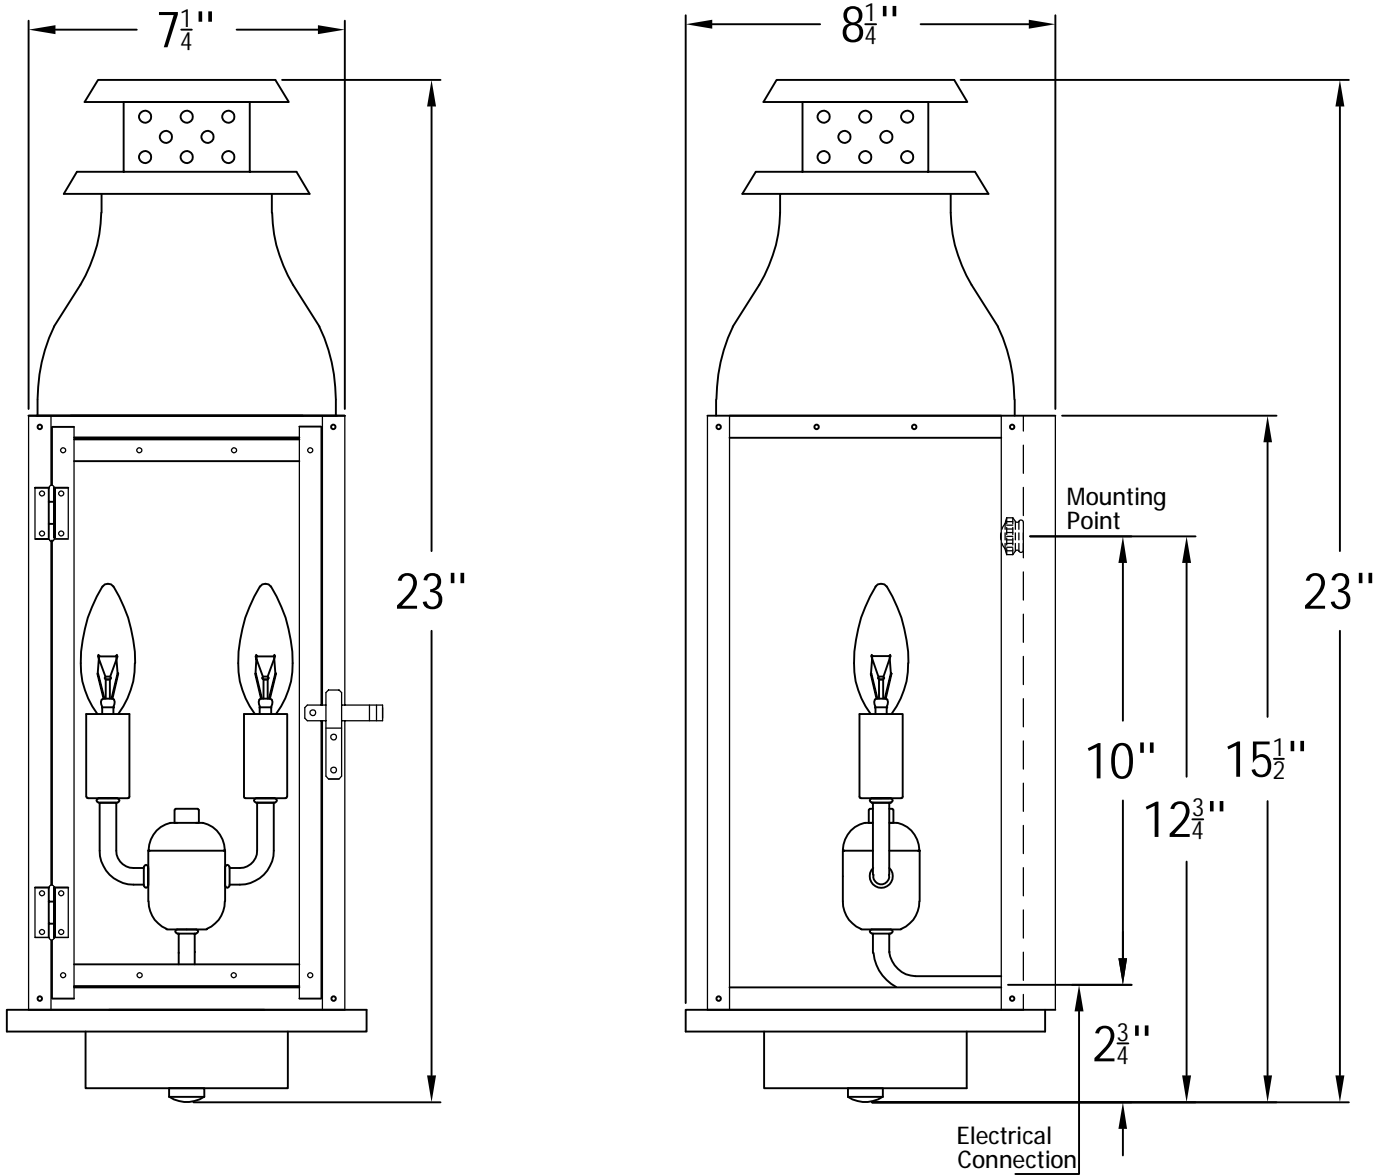

WATER STREET 23 Electric(WS-23E)

The CopperSmith (BDT)

| | | |
|--------------------------|------------------------|---------------------------------------|
| Product Description | Drawing Description | 9152 Hard Drive |
| Sockets:2-E12 Candelabra | REV:A/0 | Foley Alabama 36536 |
| Watts:2-60W | Date:04/16/2021 | SKU Number:WS-23E |
| | Drawing by:Jason Huang | Product Name:Water Street 23 Electric |