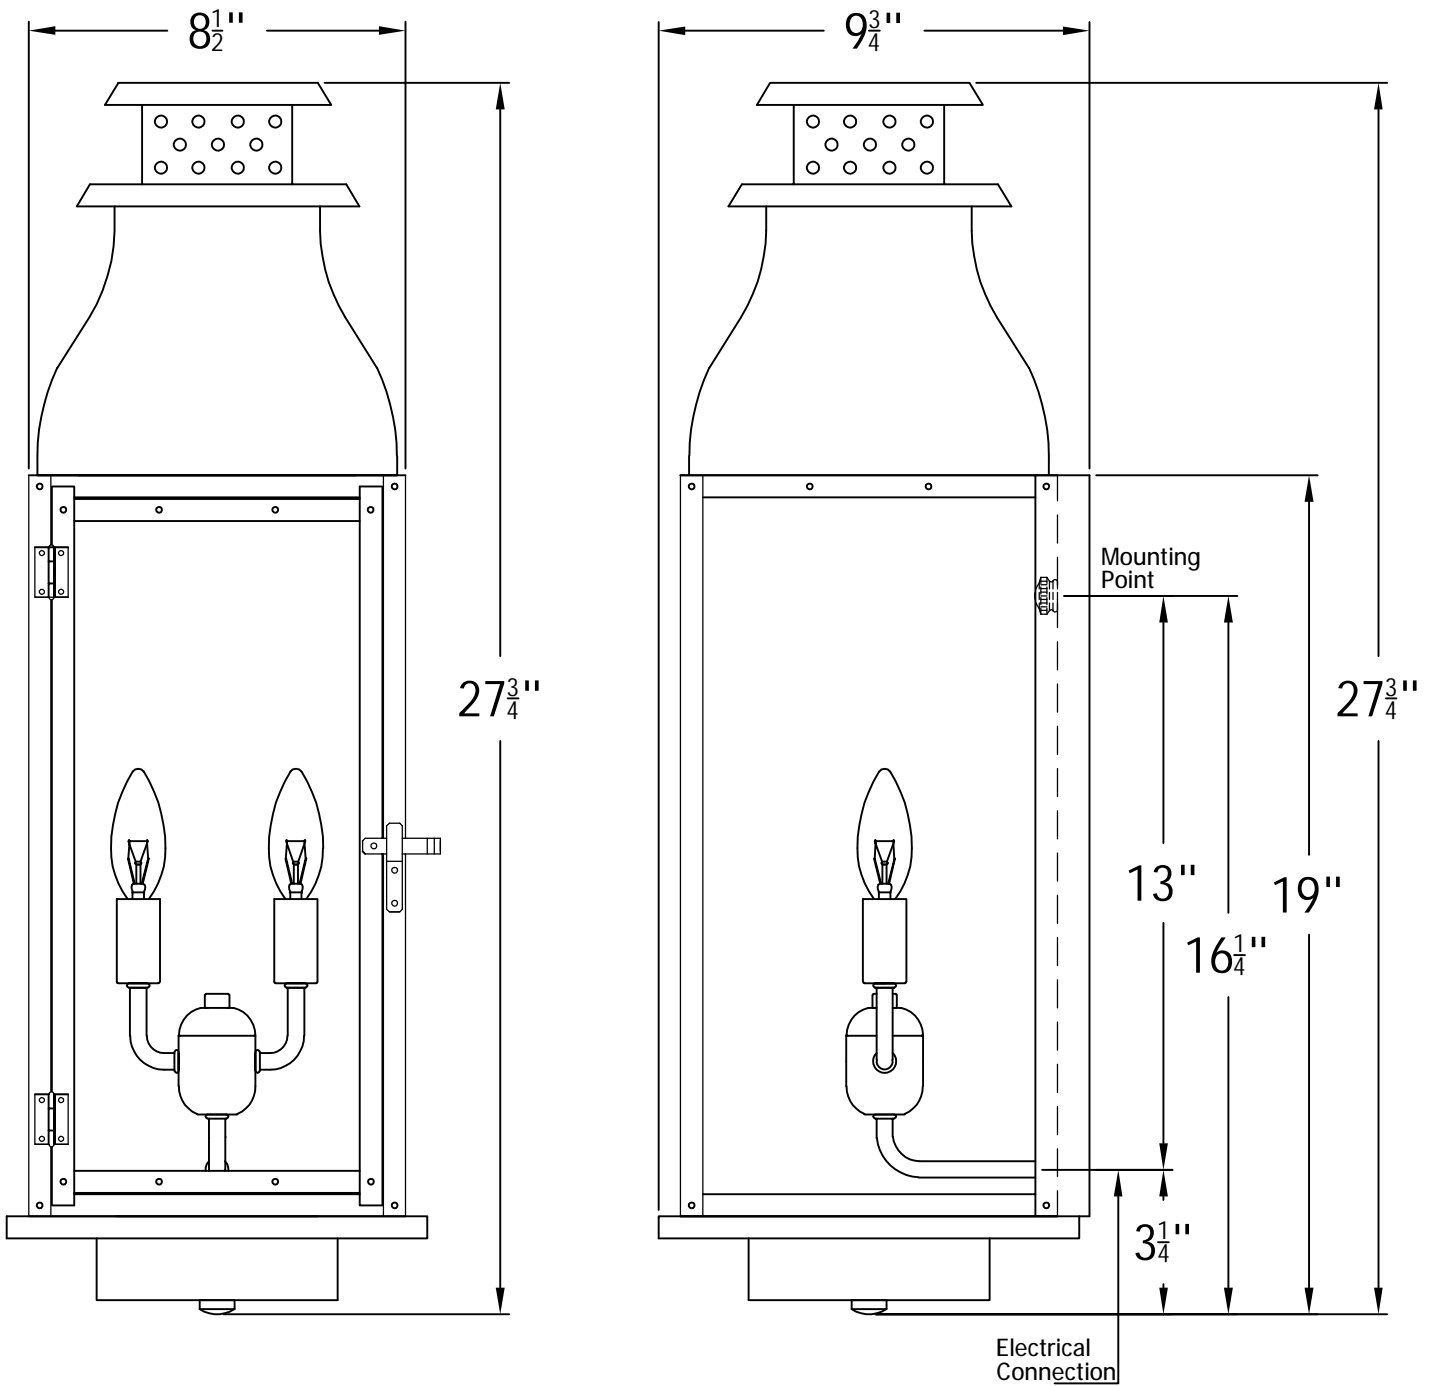

WATER STREET 28 Electric(WS-28E)

The CopperSmith (BDT)

Product Description	Drawing Description	9152 Hard Drive
Sockets:2-E12 Candelabra	REV:A/0	Foley Alabama 36536
Watts:2-60W	Date:04/16/2021	SKU Number:WS-28E
	Drawing by:Jason Huang	Product Name:Water Street 28 Electric