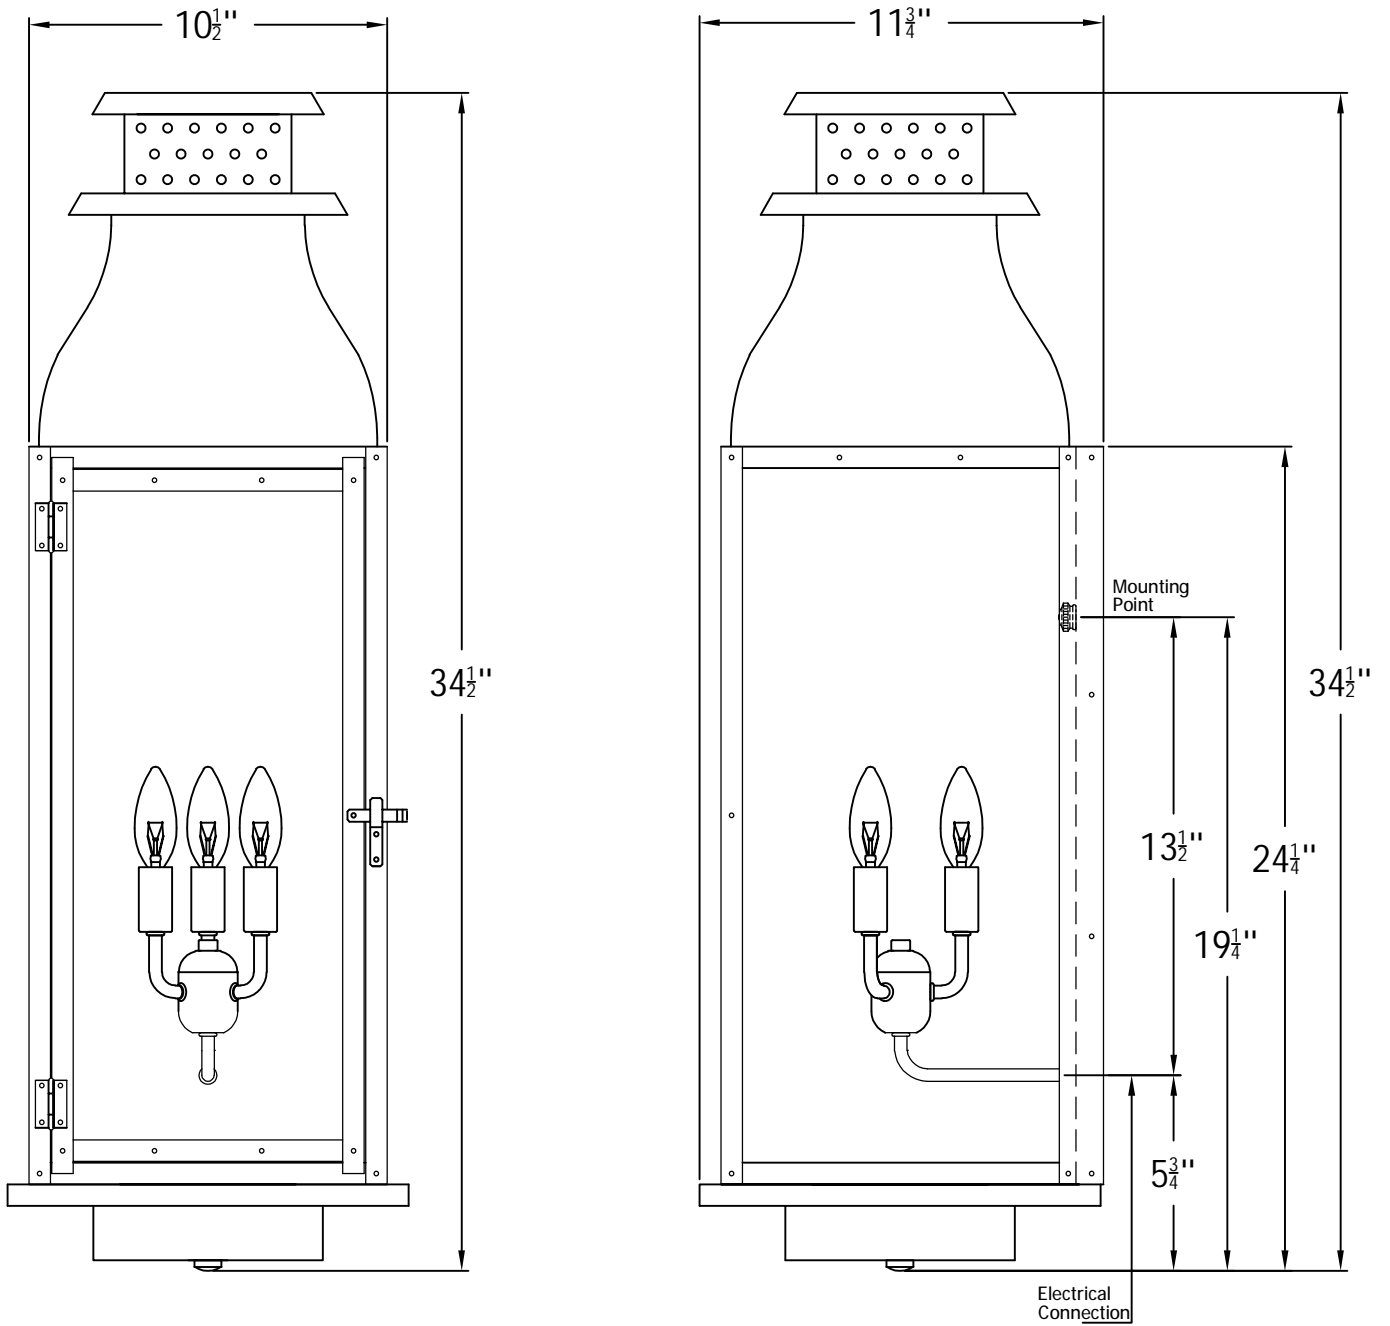

WATER STREET 35 Electric(WS-35E)

The CopperSmith (BDT)		
Product Description	Drawing Description	9152 Hard Drive
Sockets:3-E12 Candelabra	REV:A/0	Foley Alabama 36536
Watts:3-60W	Date:04/16/2021	SKU Number:WS-35E
	Drawing by:Jason Huang	Product Name:Water Street 35 Electric