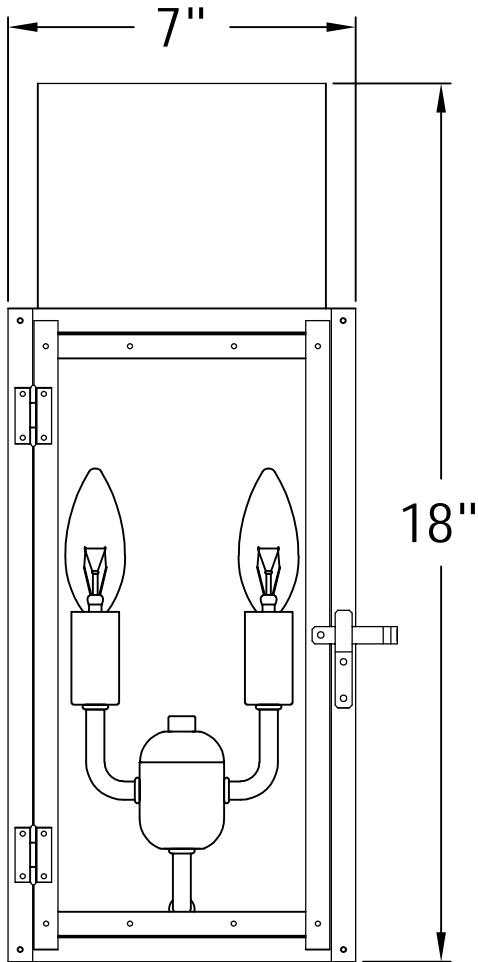

WHITNEY 18 Electric(WT-18E)

The CopperSmith (BDT)

Product Description	Drawing Description	9152 Hard Drive
Sockets:2-E12 Candelabra	REV:A/0	Foley Alabama 36536
Watts:2-60W	Date:04/17/2021	SKU Number:WT-18E
	Drawing by:Jason Huang	Product Name:Whitney 18 Electric