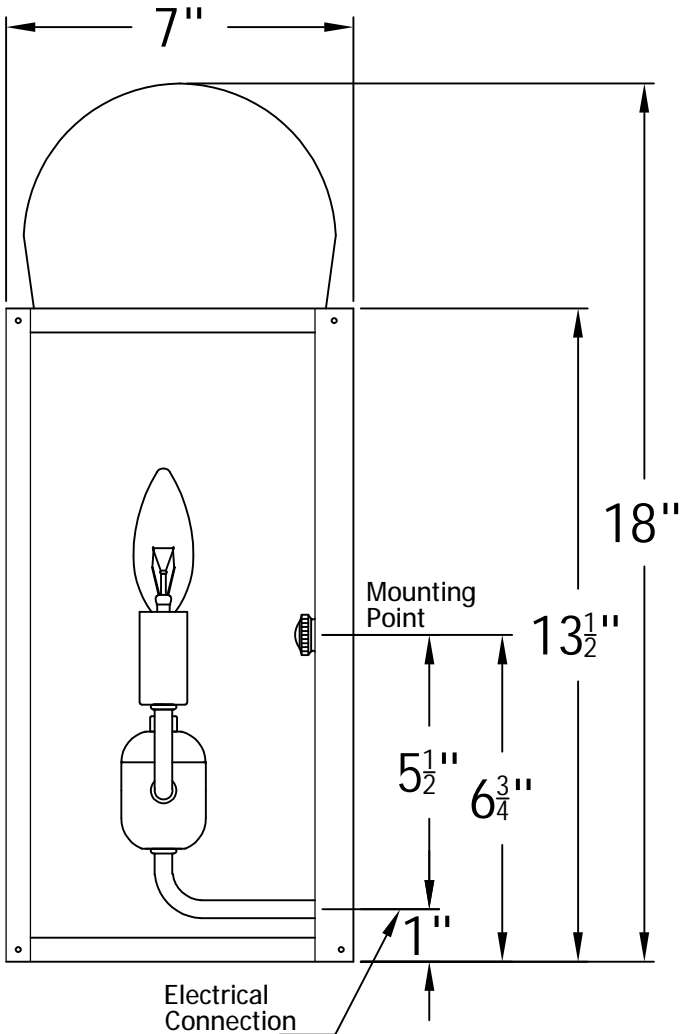

WHITNEY 18 Electric(WT-18E)

The CopperSmith (BDT)

Product Description	Drawing Description	9152 Hard Drive
Sockets:2-E12 Candelabra	REV:A/0	Foley Alabama 36536
Watts:2-60W	Date:04/17/2021	SKU Number:WT-18E
	Drawing by:Jason Huang	Product Name:Whitney 18 Electric