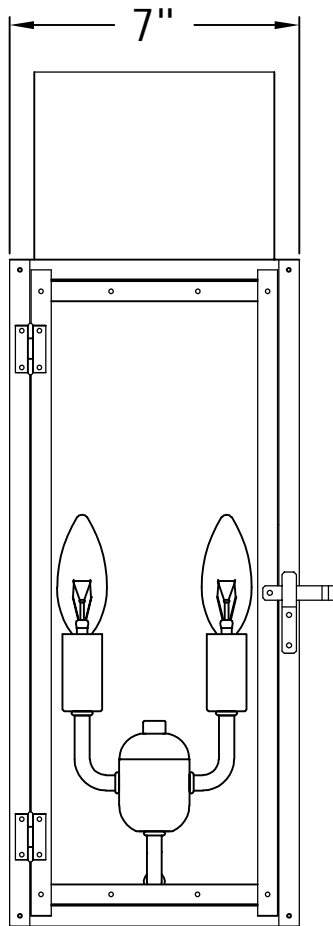

# WHITNEY 21 Electric(WT-21E)

## The CopperSmith (BDT)

Product Description	Drawing Description	9152 Hard Drive
Sockets:2-E12 Candelabra	REV:A/0	Foley Alabama 36536
Watts:2-60W	Date:04/17/2021	SKU Number:WT-21E
	Drawing by:Jason Huang	Product Name:Whitney 21 Electric