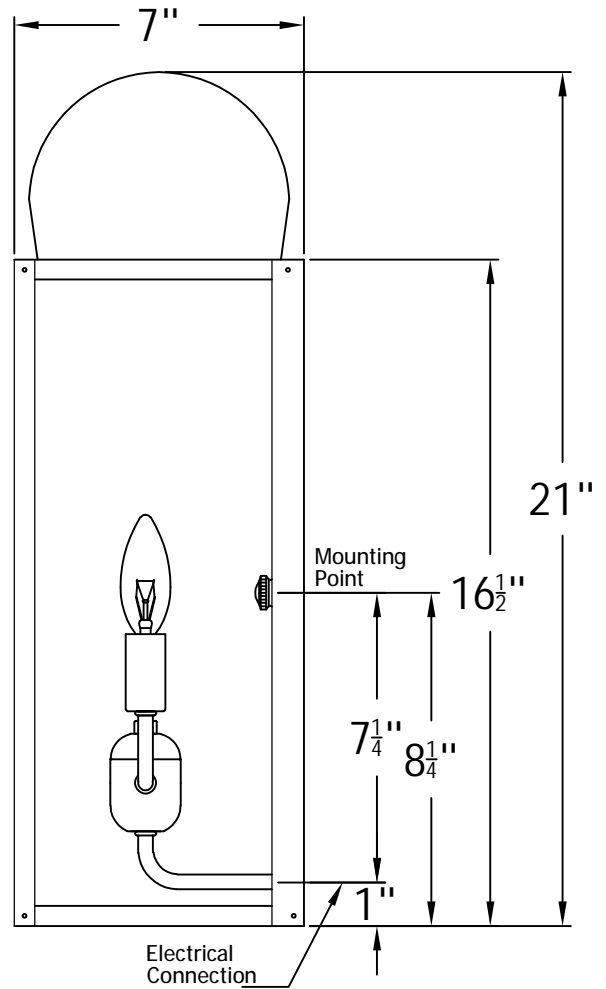

# WHITNEY 21 Electric(WT-21E)

## The CopperSmith (BDT)

Product Description	Drawing Description	9152 Hard Drive
Sockets:2-E12 Candelabra	REV:A/0	Foley Alabama 36536
Watts:2-60W	Date:04/17/2021	SKU Number:WT-21E
	Drawing by:Jason Huang	Product Name:Whitney 21 Electric