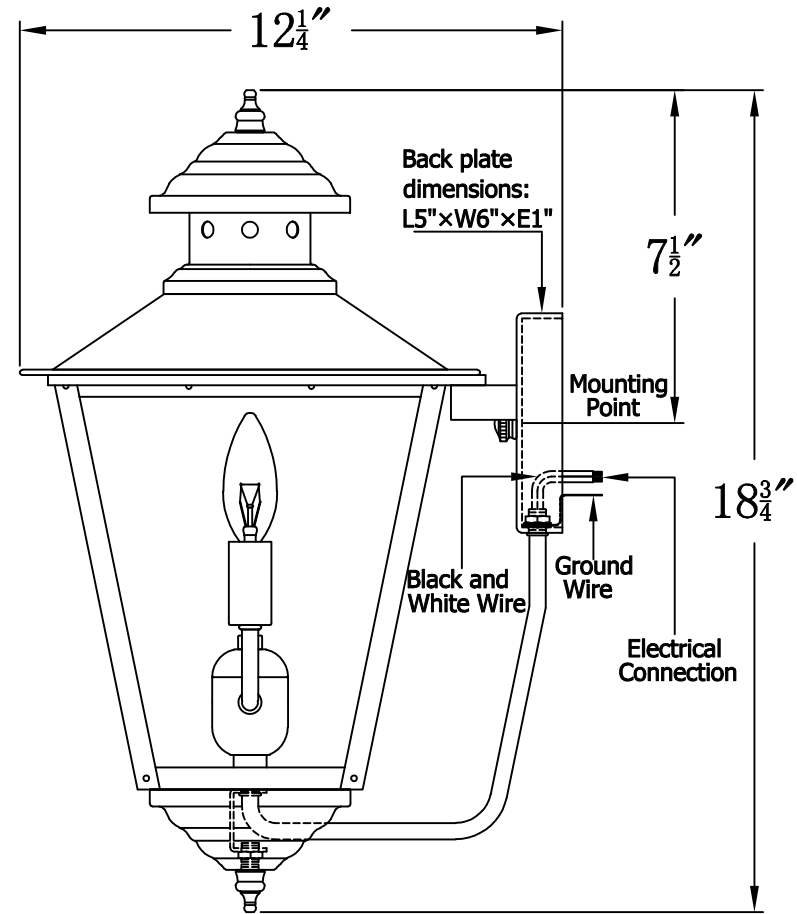

ADAM STREET 41 Electric (AS-41E)
Standard Wall Mount

The CopperSmith

Product Description	Drawing Description	9152 Hard Drive
Sockets:2-E12 Candelabra	REV:A/0	Foley Alabama 36536
Watts:2-60W	Date:06/12/2021	SKU Number:AS-41E
	Drawing by:Jason Huang	Product Name:Adam Street 41 Electric