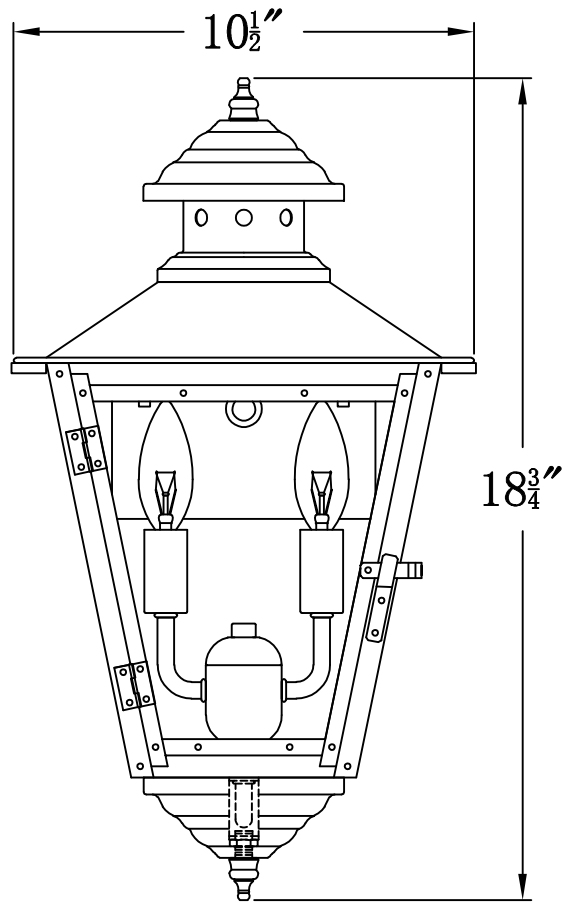

ADAM STREET 41 Electric (AS-41E)
Standard Wall Mount

The CopperSmith

Product Description	Drawing Description	9152 Hard Drive
Sockets:2-E12 Candelabra	REV:A/0	Foley Alabama 36536
Watts:2-60W	Date:06/12/2021	SKU Number:AS-41E
	Drawing by:Jason Huang	Product Name:Adam Street 41 Electric