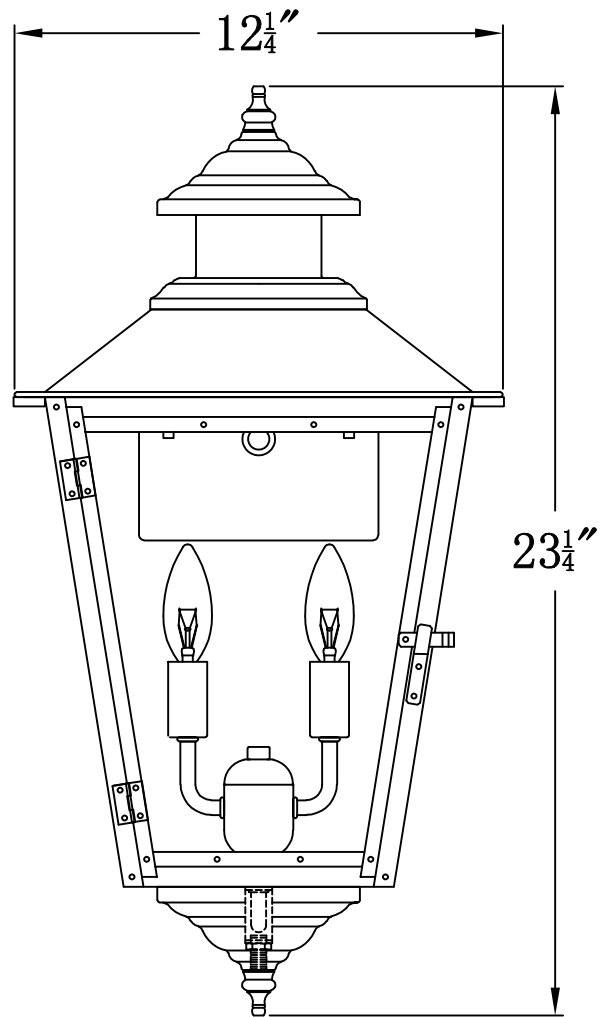

ADAM STREET 42 Electric (AS-42E)
Standard Wall Mount

The CopperSmith

Product Description	Drawing Description	9152 Hard Drive
Sockets:2-E12 Candelabra	REV:A/0	Foley Alabama 36536
Watts:2-60W	Date:07/02/2021	SKU Number:AS-42E
	Drawing by:Jason Huang	Product Name:Adam Street 42 Electric