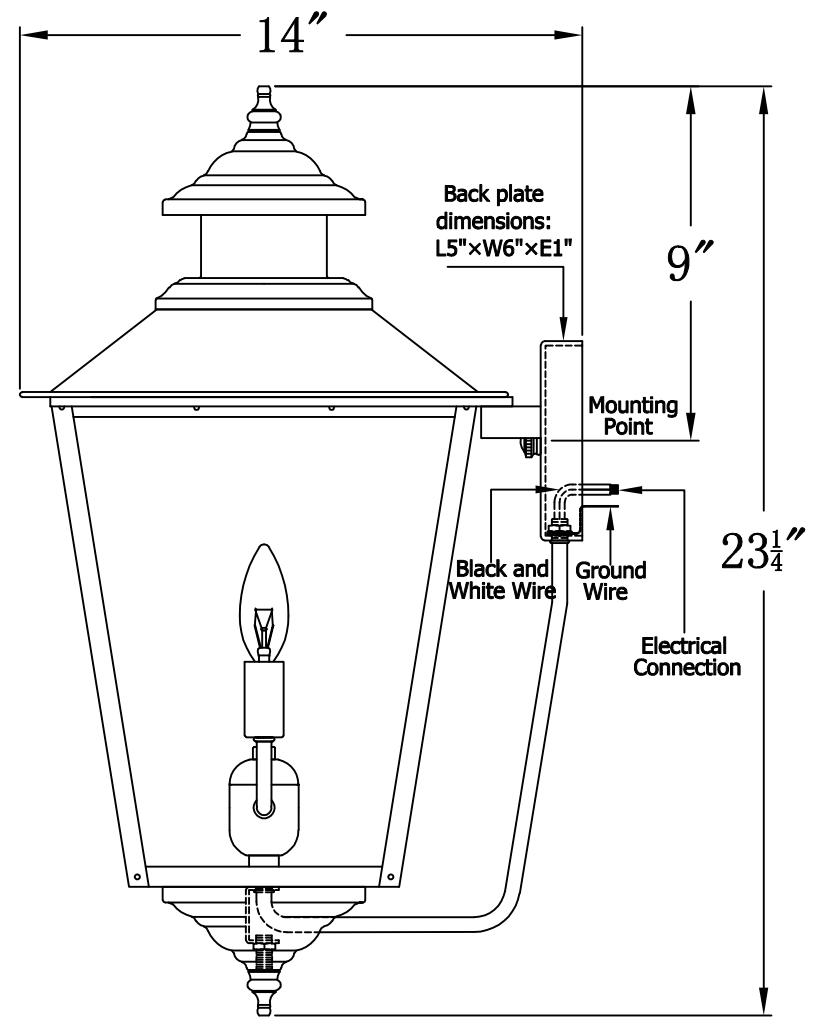

ADAM STREET 42 Electric (AS-42E)
Standard Wall Mount

The CopperSmith

Product Description	Drawing Description	9152 Hard Drive
Sockets:2-E12 Candelabra	REV:A/0	Foley Alabama 36536
Watts:2-60W	Date:07/02/2021	SKU Number:AS-42E
	Drawing by:Jason Huang	Product Name:Adam Street 42 Electric