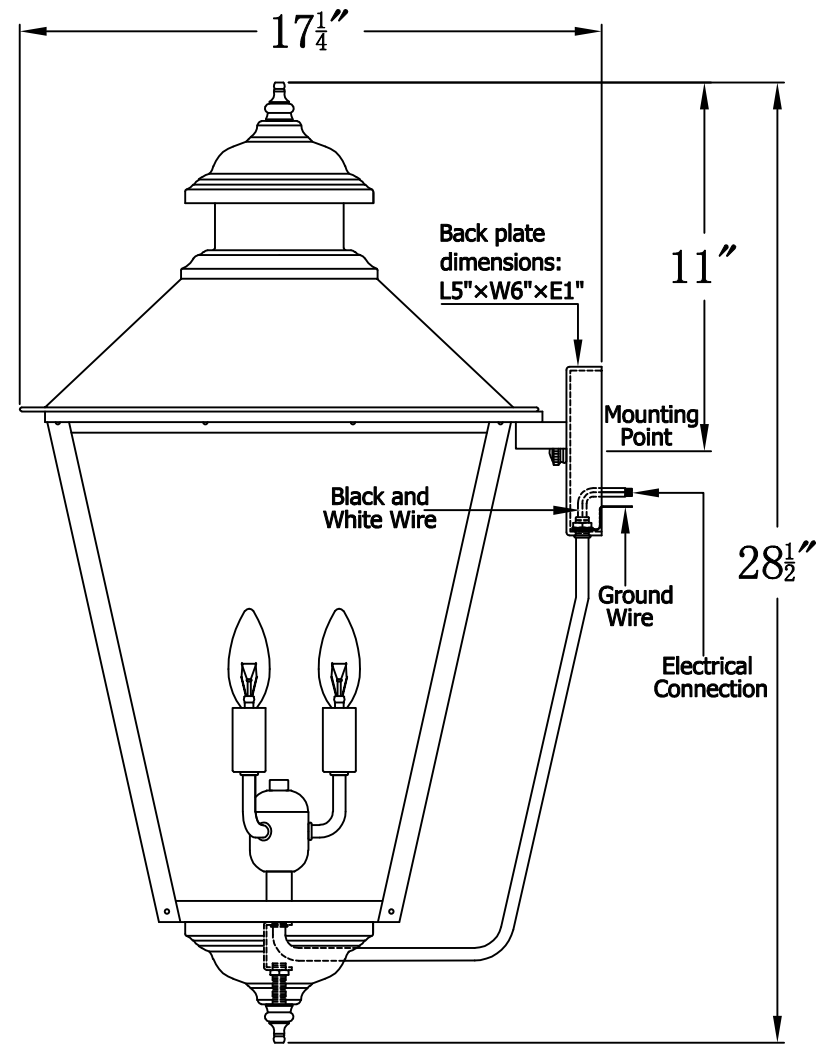

ADAM STREET 43 Electric (AS-43E)
Standard Wall Mount

The CopperSmith

Product Description	Drawing Description	9152 Hard Drive
Sockets:3-E12 Candelabra	REV:A/0	Foley Alabama 36536
Watts:3-60W	Date:07/17/2021	SKU Number:AS-43E
	Drawing by:Jason Huang	Product Name:Adam Street 43 Electric