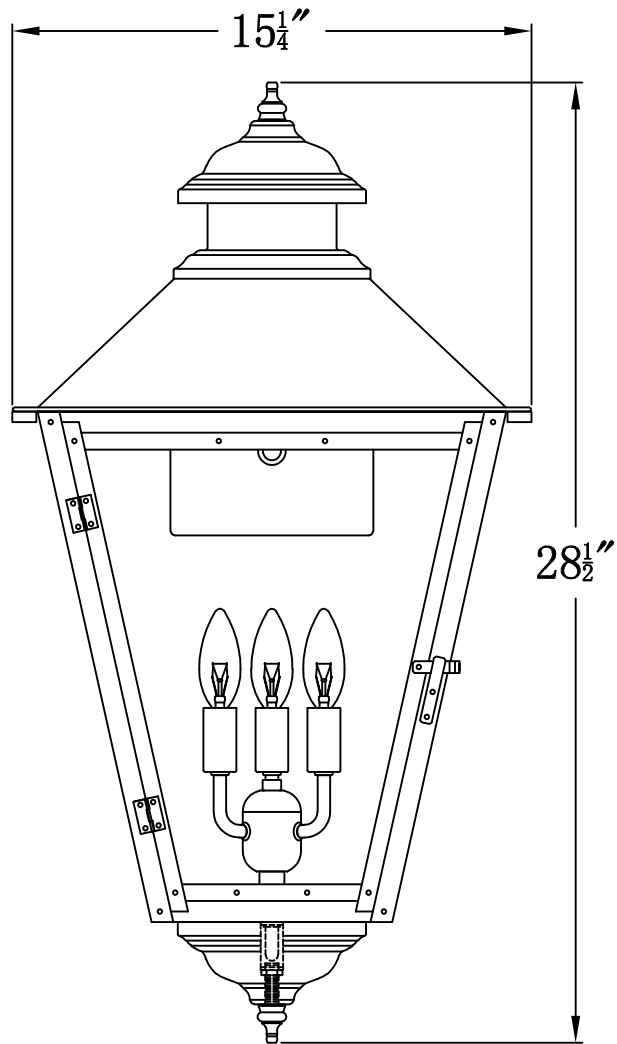

ADAM STREET 43 Electric (AS-43E)
Standard Wall Mount

The CopperSmith

Product Description	Drawing Description	9152 Hard Drive
Sockets:3-E12 Candelabra	REV:A/0	Foley Alabama 36536
Watts:3-60W	Date:07/17/2021	SKU Number:AS-43E
	Drawing by:Jason Huang	Product Name:Adam Street 43 Electric