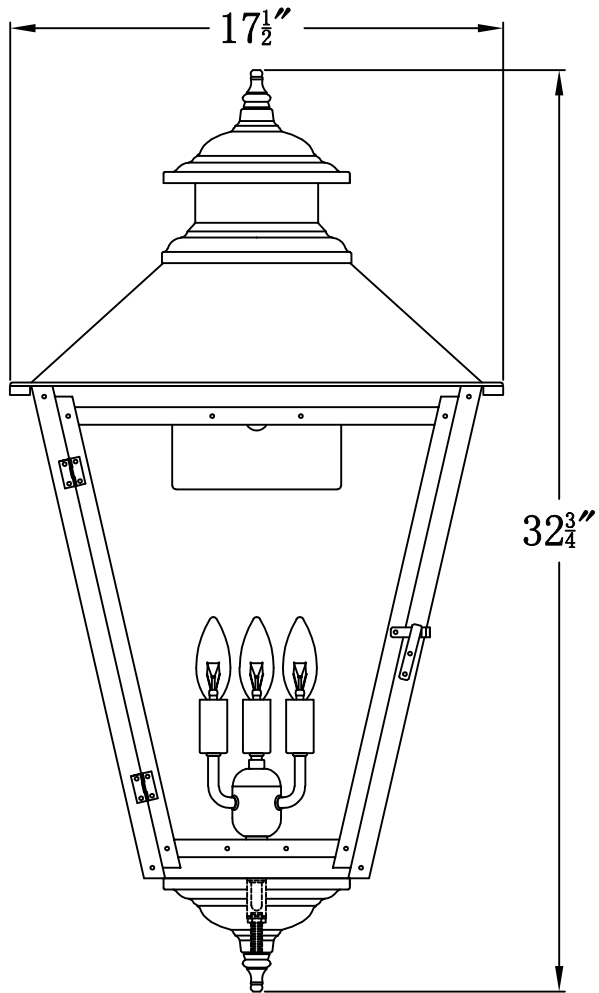

ADAM STREET 44 Electric (AS-44E)  
Standard Wall Mount

The CopperSmith

Product Description	Drawing Description	9152 Hard Drive
Sockets:3-E12 Candelabra	REV:A/0	Foley Alabama 36536
Watts:3-60W	Date:07/21/2021	SKU Number:AS-44E
	Drawing by:Jason Huang	Product Name:Adam Street 44 Electric