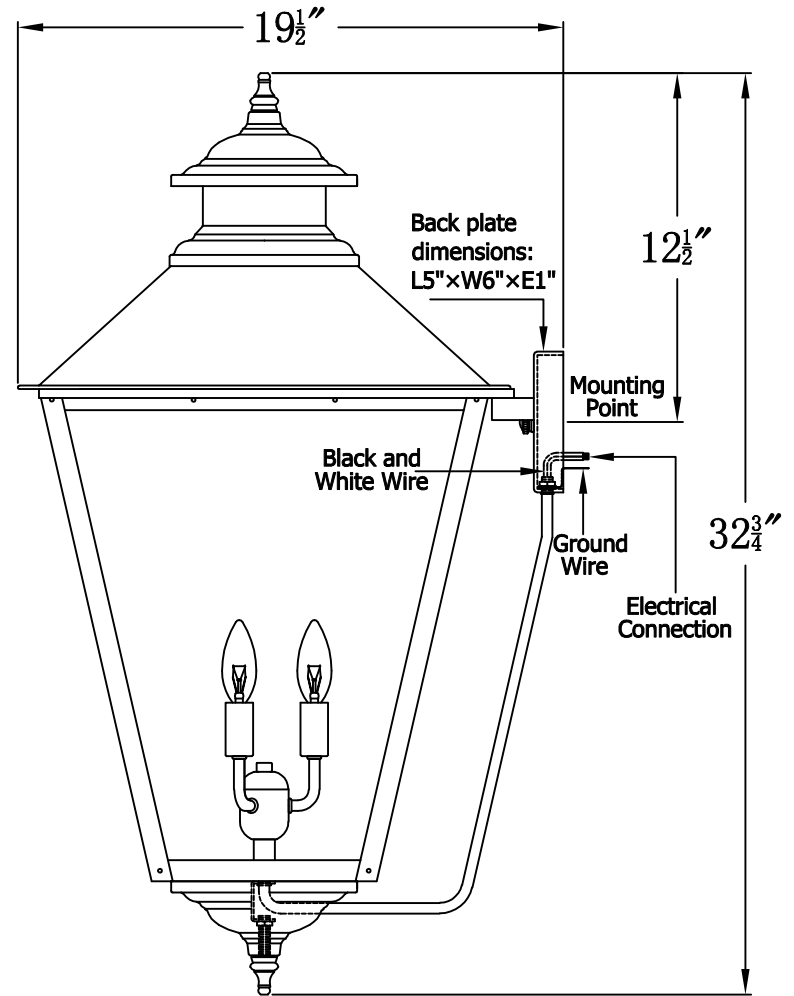

ADAM STREET 44 Electric (AS-44E)  
Standard Wall Mount

The CopperSmith

Product Description	Drawing Description	9152 Hard Drive
Sockets:3-E12 Candelabra	REV:A/0	Foley Alabama 36536
Watts:3-60W	Date:07/21/2021	SKU Number:AS-44E
	Drawing by:Jason Huang	Product Name:Adam Street 44 Electric