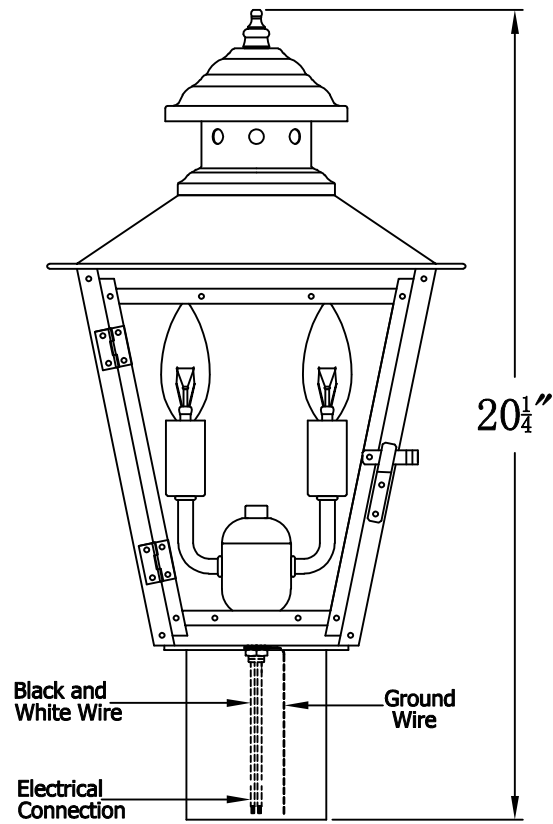

ADAM STREET 41 Electric With Post Fitter
(AS-41E PF1)

The CopperSmith

Product Description	Drawing Description	9152 Hard Drive
Sockets:2-E12 Candelabra	REV:A/0	Foley Alabama 36536
Watts:2-60W	Date:06/15/2021	SKU Number:AS-41E
	Drawing by:Jason Huang	Product Name:Adam Street 41 Electric