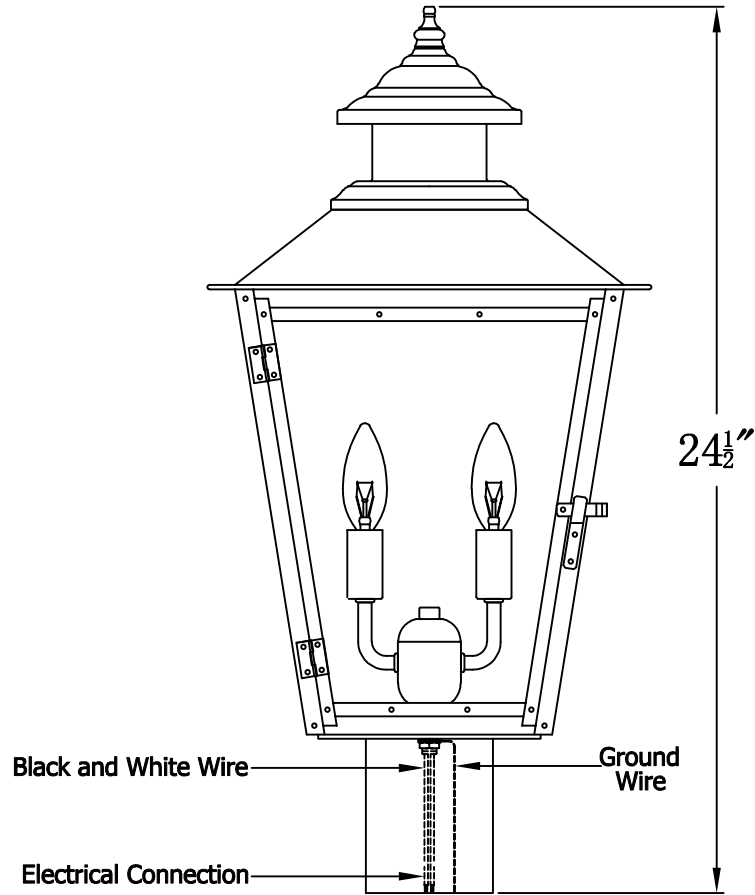

**ADAM STREET 42 Electric With Post Fitter  
(AS-42E PF2)**

**The CopperSmith**

Product Description	Drawing Description	9152 Hard Drive
Sockets:2-E12 Candelabra	REV:A/0	Foley Alabama 36536
Watts:2-60W	Date:07/02/2021	SKU Number:AS-42E
	Drawing by:Jason Huang	Product Name:Adam Street 42 Electric