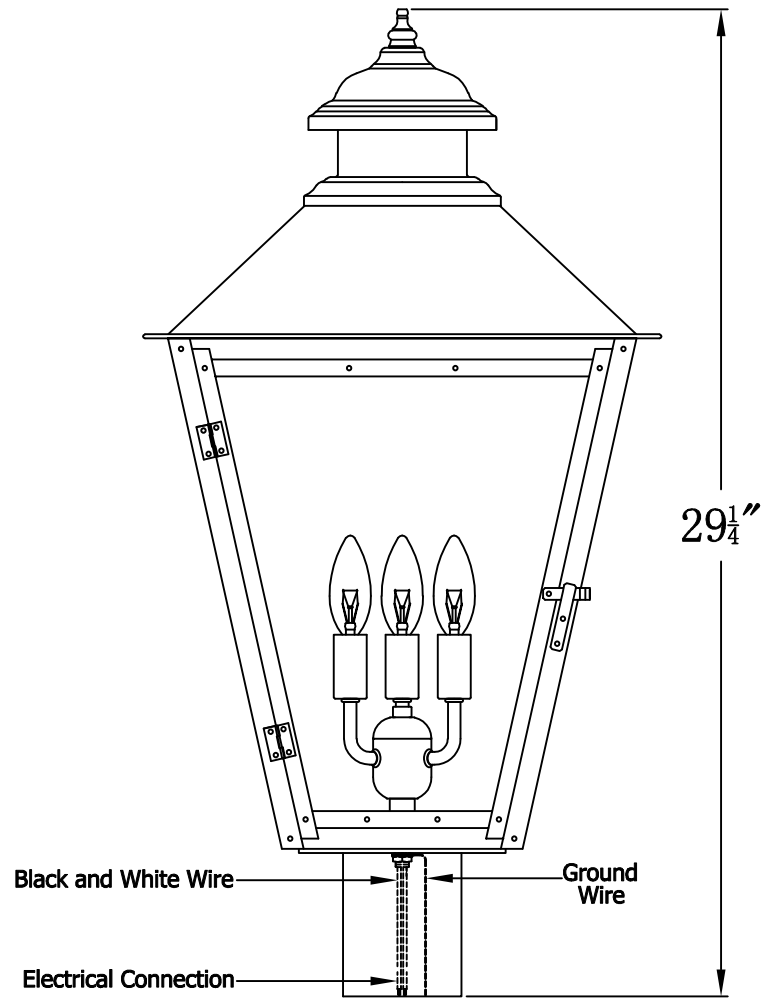

ADAM STREET 43 Electric With Post Fitter
(AS-43E PF2)

The CopperSmith

Product Description	Drawing Description	9152 Hard Drive
Sockets:3-E12 Candelabra	REV:A/0	Foley Alabama 36536
Watts:3-60W	Date:07/19/2021	SKU Number:AS-43E
	Drawing by:Jason Huang	Product Name:Adam Street 43 Electric