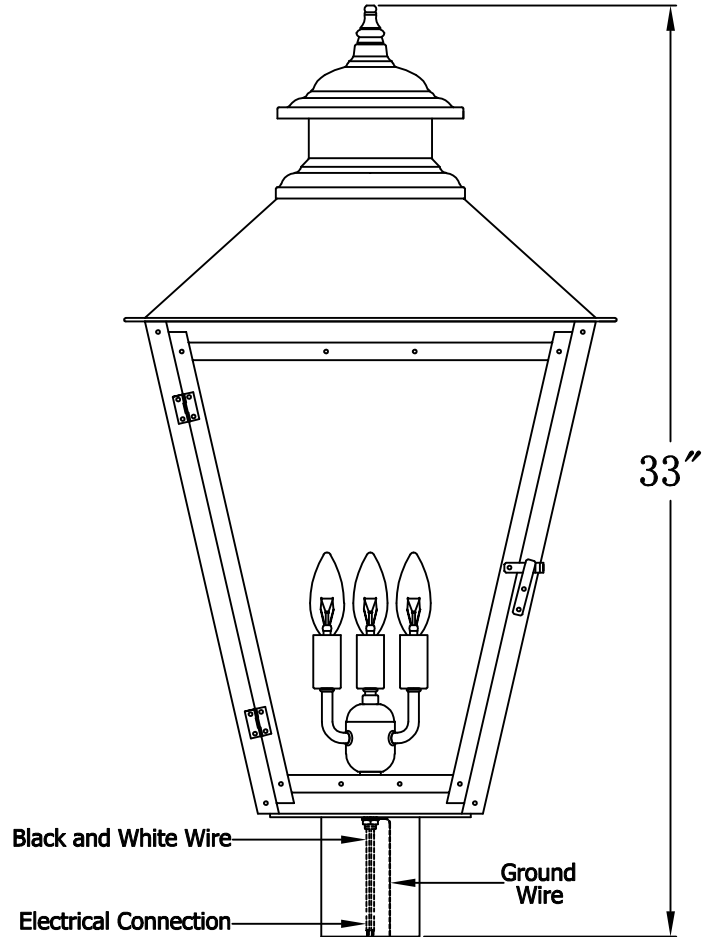

ADAM STREET 44 Electric With Post Fitter  
(AS-44E PF3)

The CopperSmith

Product Description	Drawing Description	9152 Hard Drive
Sockets:3-E12 Candelabra	REV:A/0	Foley Alabama 36536
Watts:3-60W	Date:07/22/2021	SKU Number:AS-44E
	Drawing by:Jason Huang	Product Name:Adam Street 44 Electric