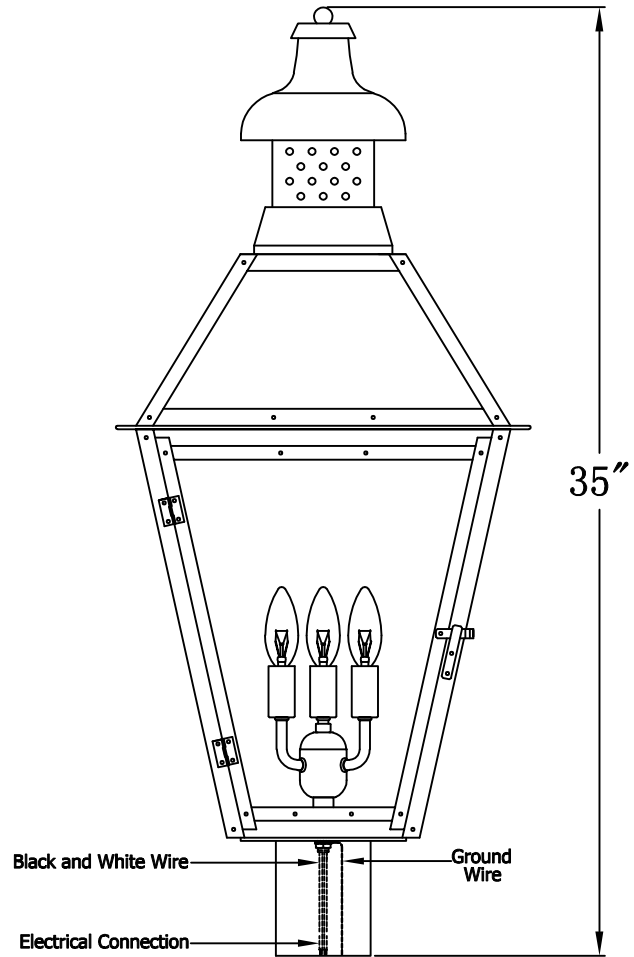

**PEBBLE HILL 29 Electric With Post Fitter
(PH-29E PF2)**

The CopperSmith

Product Description	Drawing Description	9152 Hard Drive
Sockets:3-E12 Candelabra	REV:A/0	Foley Alabama 36536
Watts:3-60W	Date:08/24/2021	SKU Number:PH-29E
	Drawing by:Jason Huang	Product Name:Pebble Hill 29 Electric