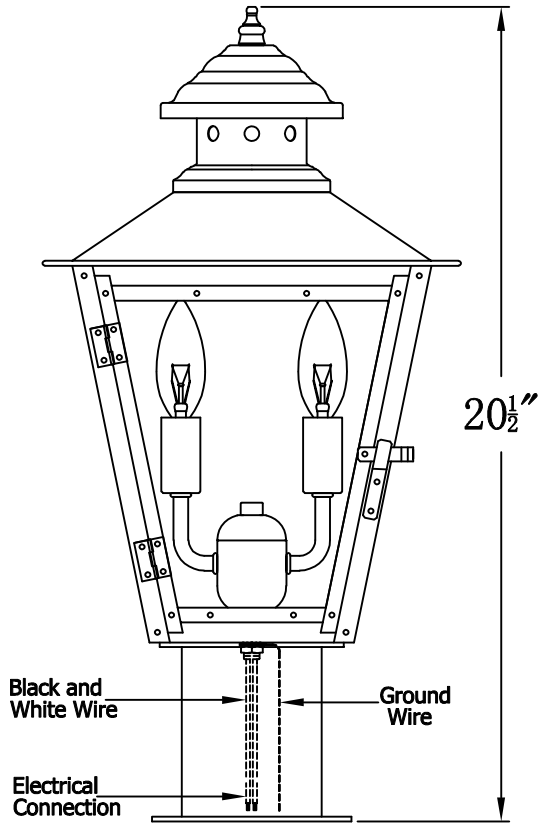

**ADAM STREET 41 Electric With Post Fitter
And Pier Mount Adapter (AS-41E PF1/PFA)**

Top View of PFA

The CopperSmith		
Product Description	Drawing Description	9152 Hard Drive
Sockets:2-E12 Candelabra	REV:A/0	Foley Alabama 36536
Watts:2-60W	Date:06/15/2021	SKU Number:AS-41E
	Drawing by:Jason Huang	Product Name:Adam Street 41 Electric