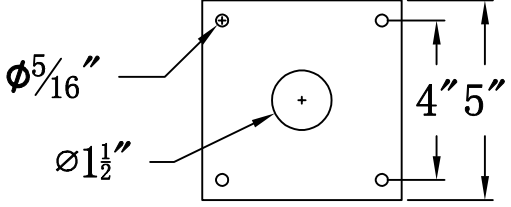

**ADAM STREET 41 Electric With Post Fitter
And Pier Mount Adapter (AS-41E PF1/PFA)**

Top View of PFA

The CopperSmith		
Product Description	Drawing Description	9152 Hard Drive
Sockets:2-E12 Candelabra	REV:A/0	Foley Alabama 36536
Watts:2-60W	Date:06/15/2021	SKU Number:AS-41E
	Drawing by:Jason Huang	Product Name:Adam Street 41 Electric