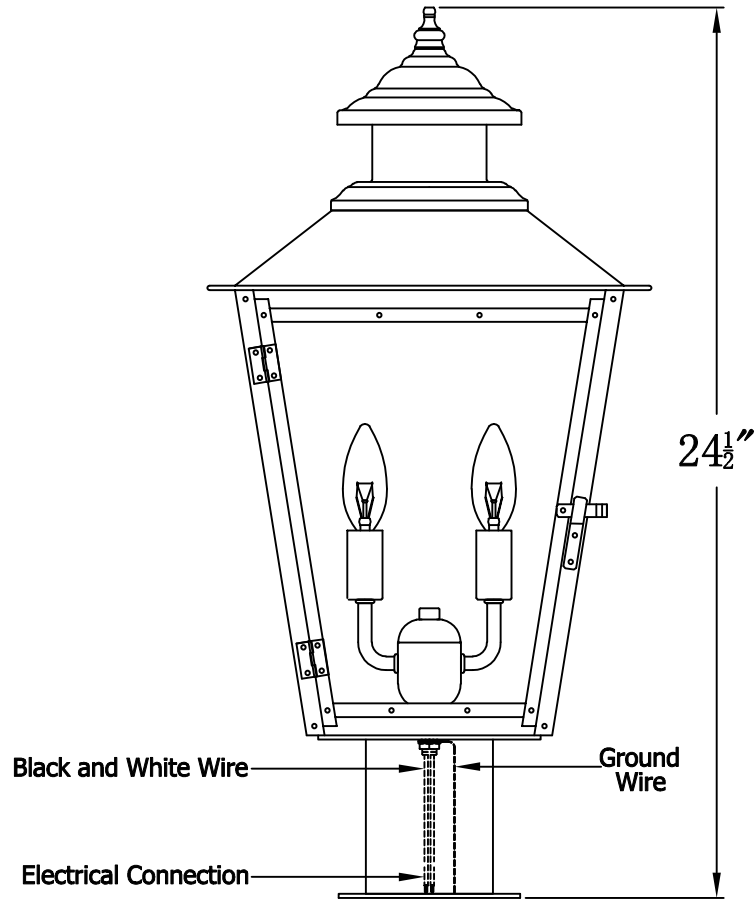

**ADAM STREET 42 Electric With Post Fitter
And Pier Mount Adapter (AS-42E PF2/PFA)**

Top View of PFA

The CopperSmith

Product Description	Drawing Description	<u>9152 Hard Drive</u>
Sockets:2-E12 Candelabra	REV:A/0	Foley Alabama 36536
Watts:2-60W	Date:06/15/2021	SKU Number:AS-42E
	Drawing by:Jason Huang	Product Name:Adam Street 42 Electric