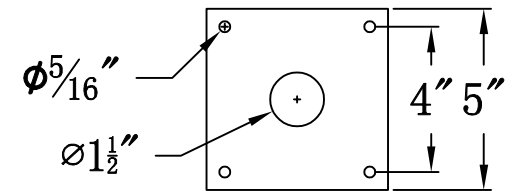

**ADAM STREET 42 Electric With Post Fitter
And Pier Mount Adapter (AS-42E PF2/PFA)**

Top View of PFA

The CopperSmith

Product Description	Drawing Description	<u>9152 Hard Drive</u>
Sockets:2-E12 Candelabra	REV:A/0	Foley Alabama 36536
Watts:2-60W	Date:06/15/2021	SKU Number:AS-42E
	Drawing by:Jason Huang	Product Name:Adam Street 42 Electric