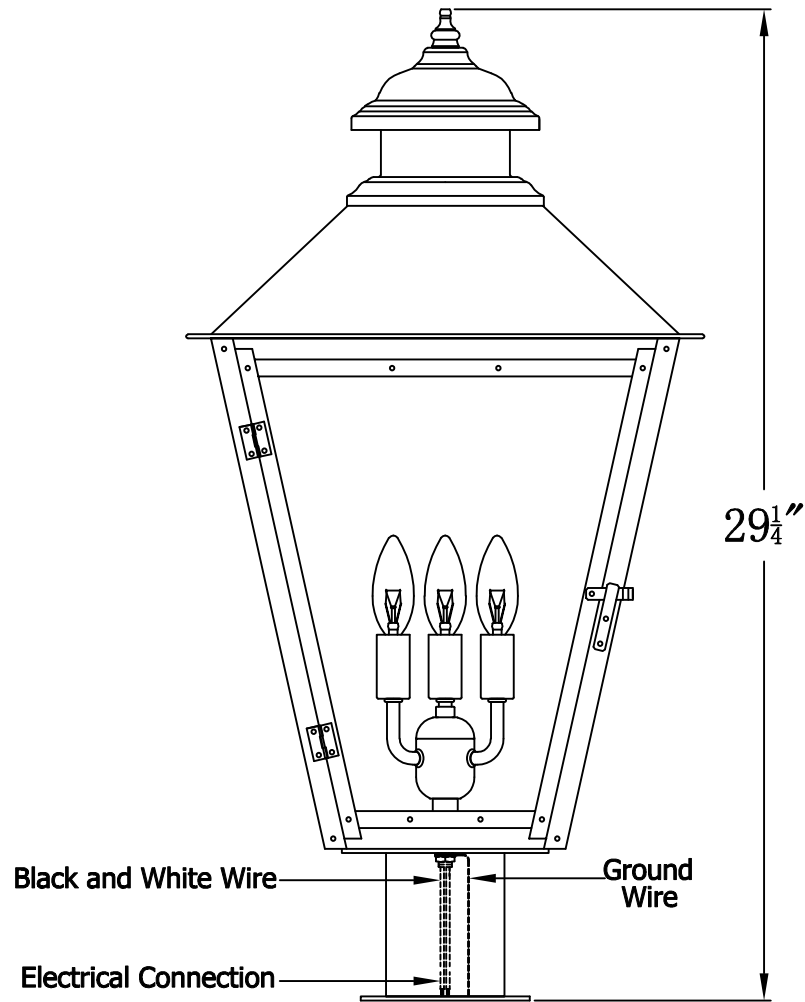

**ADAM STREET 43 Electric With Post Fitter  
And Pier Mount Adapter (AS-43E PF2/PFA)**

**Top View of PFA**

**The CopperSmith**

|                            |                            |                                      |
|----------------------------|----------------------------|--------------------------------------|
|                            |                            | <u>9152 Hard Drive</u>               |
| <b>Product Description</b> | <b>Drawing Description</b> | Foley Alabama 36536                  |
| Sockets:3-E12 Candelabra   | REV:A/0                    |                                      |
| Watts:3-60W                | Date:07/19/2021            | SKU Number:AS-43E                    |
|                            | Drawing by:Jason Huang     | Product Name:Adam Street 43 Electric |