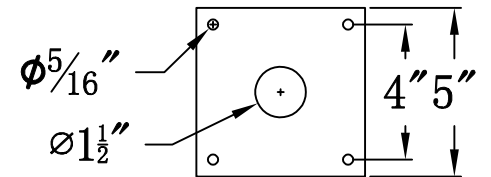

**ADAM STREET 43 Electric With Post Fitter  
And Pier Mount Adapter (AS-43E PF2/PFA)**

**Top View of PFA**

**The CopperSmith**

|                            |                            |                                      |
|----------------------------|----------------------------|--------------------------------------|
|                            |                            | <u>9152 Hard Drive</u>               |
| <b>Product Description</b> | <b>Drawing Description</b> | Foley Alabama 36536                  |
| Sockets:3-E12 Candelabra   | REV:A/0                    |                                      |
| Watts:3-60W                | Date:07/19/2021            | SKU Number:AS-43E                    |
|                            | Drawing by:Jason Huang     | Product Name:Adam Street 43 Electric |