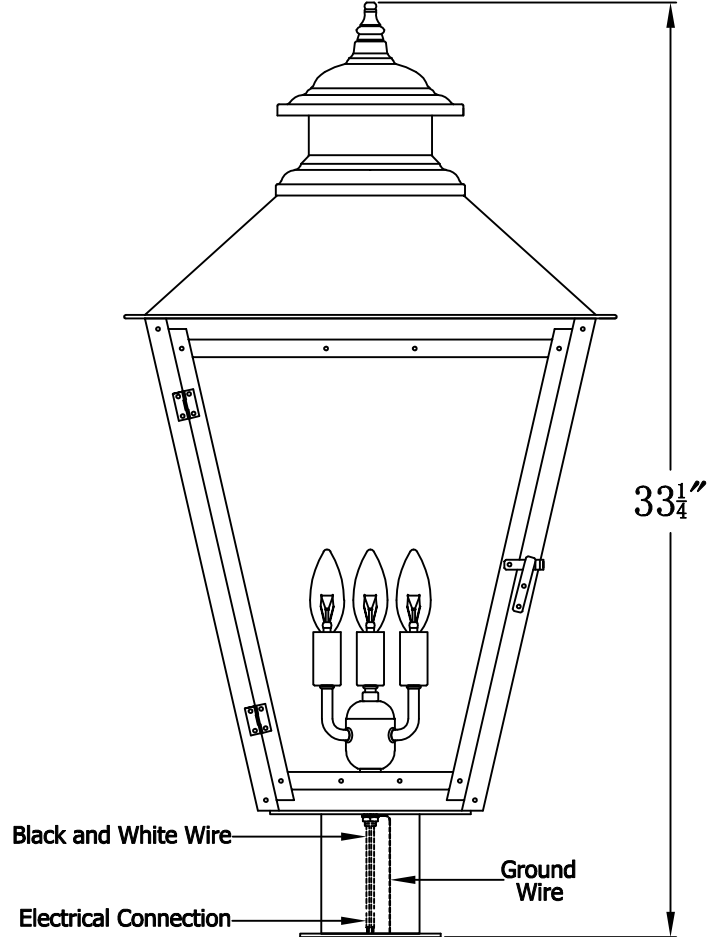

**ADAM STREET 44 Electric With Post Fitter
And Pier Mount Adapter (AS-44E PF3/PFA)**

Top View of PFA

The CopperSmith

Product Description	Drawing Description	9152 Hard Drive
Sockets:3-E12 Candelabra	REV:A/0	Foley Alabama 36536
Watts:3-60W	Date:07/22/2021	SKU Number:AS-44E
	Drawing by:Jason Huang	Product Name:Adam Street 44 Electric