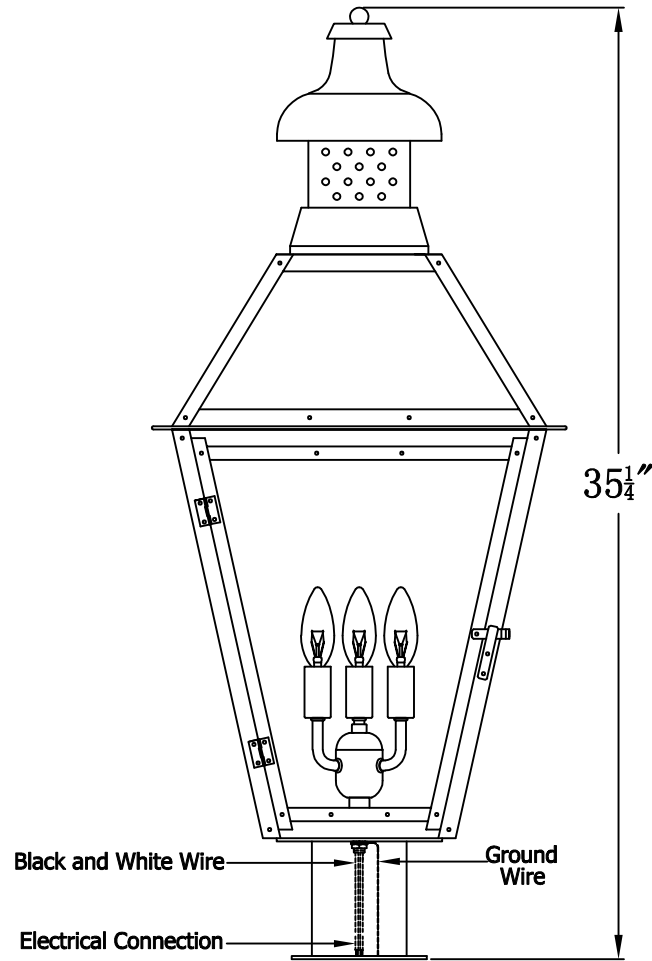

**PEBBLE HILL 29 Electric With Post Fitter
And Pier Mount Adapter (PH-29E PF2/PFA)**

The CopperSmith		
Product Description	Drawing Description	9152 Hard Drive
Sockets:3-E12 Candelabra	REV:A/0	Foley Alabama 36536
Watts:3-60W	Date:08/24/2021	SKU Number:PH-29E
	Drawing by:Jason Huang	Product Name:Pebble Hill 29 Electric