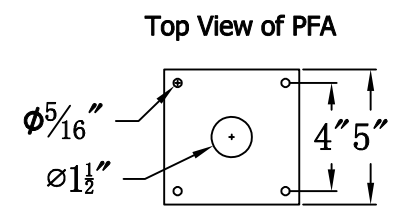

**PEBBLE HILL 29 Electric With Post Fitter
And Pier Mount Adapter (PH-29E PF2/PFA)**

The CopperSmith		
Product Description	Drawing Description	9152 Hard Drive
Sockets:3-E12 Candelabra	REV:A/0	Foley Alabama 36536
Watts:3-60W	Date:08/24/2021	SKU Number:PH-29E
	Drawing by:Jason Huang	Product Name:Pebble Hill 29 Electric