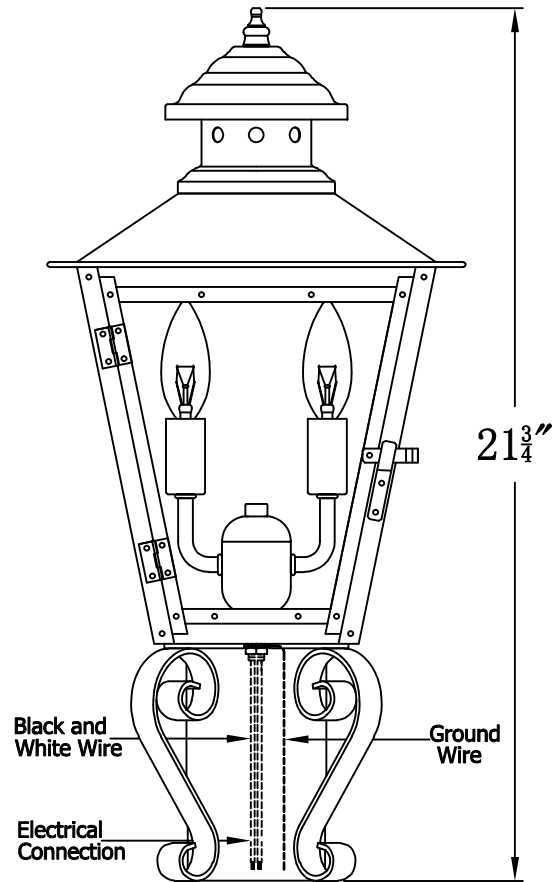

ADAM STREET 41 Electric With Grand Post Fitter
(AS-41E GFP1)

The CopperSmith

Product Description	Drawing Description	9152 Hard Drive
Sockets:2-E12 Candelabra	REV:A/0	Foley Alabama 36536
Watts:2-60W	Date:06/15/2021	SKU Number:AS-41E
	Drawing by:Jason Huang	Product Name:Adam Street 41 Electric