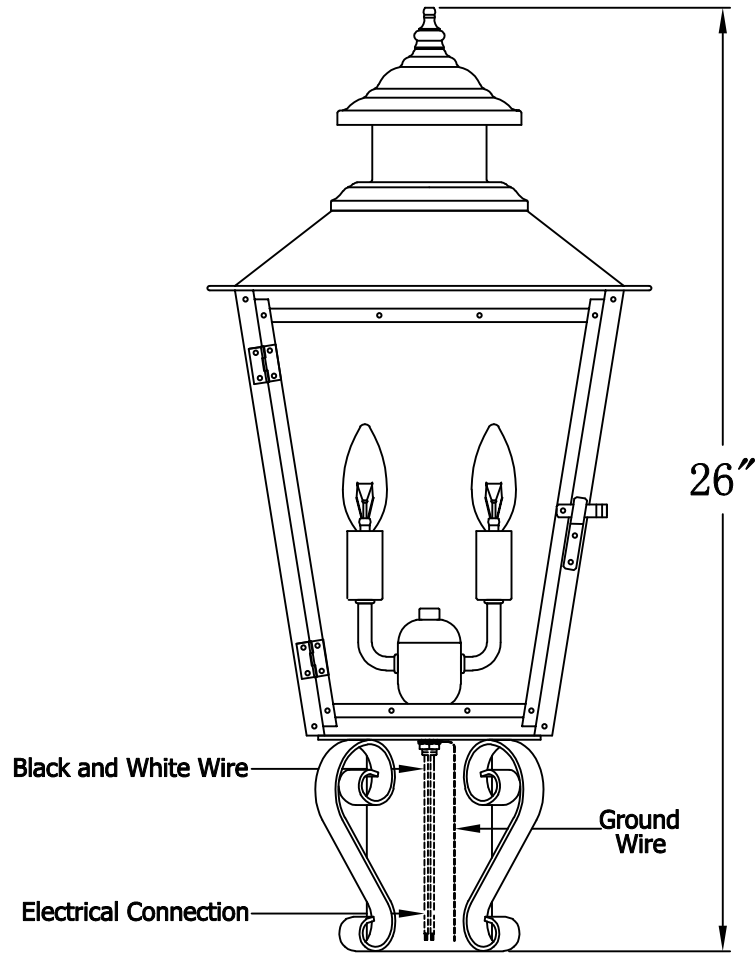

**ADAM STREET 42 Electric With Grand Post Fitter
(AS-42E GFP2)**

The CopperSmith

Product Description	Drawing Description	9152 Hard Drive
Sockets:2-E12 Candelabra	REV:A/0	Foley Alabama 36536
Watts:2-60W	Date:07/02/2021	SKU Number:AS-42E
	Drawing by:Jason Huang	Product Name:Adam Street 42 Electric