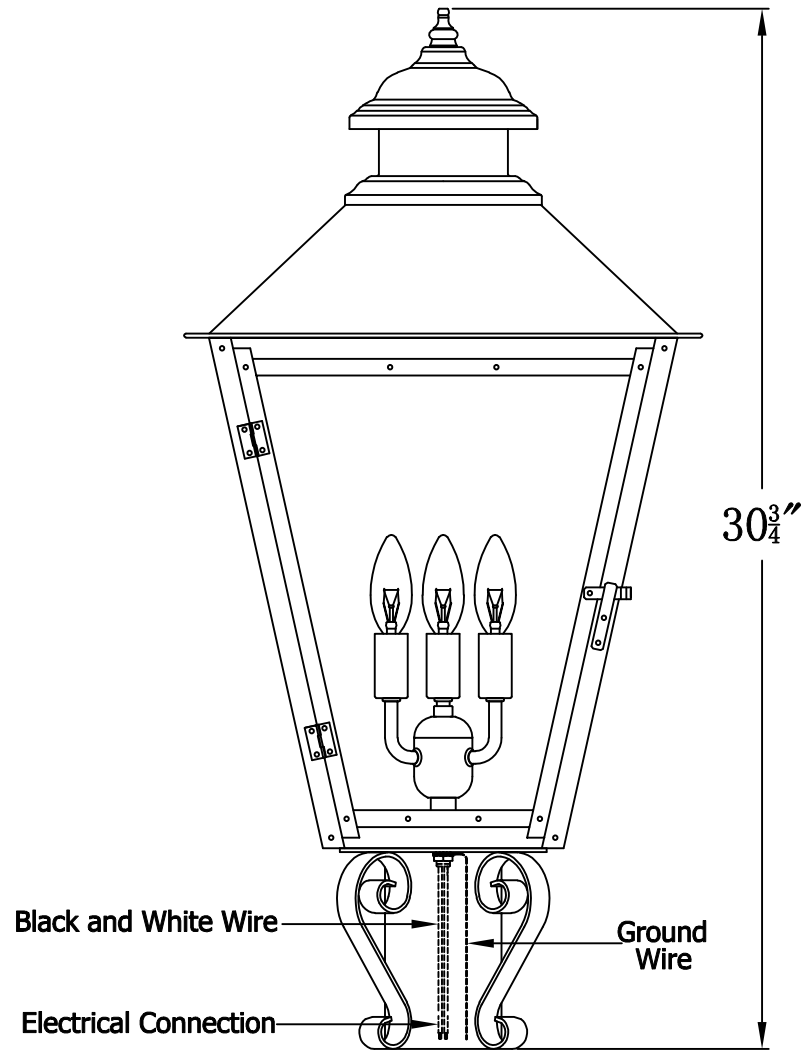

**ADAM STREET 43 Electric With Grand Post Fitter
(AS-43E GFP2)**

The CopperSmith

Product Description	Drawing Description	9152 Hard Drive
Sockets:3-E12 Candelabra	REV:A/0	Foley Alabama 36536
Watts:3-60W	Date:07/19/2021	SKU Number:AS-43E
	Drawing by:Jason Huang	Product Name:Adam Street 43 Electric