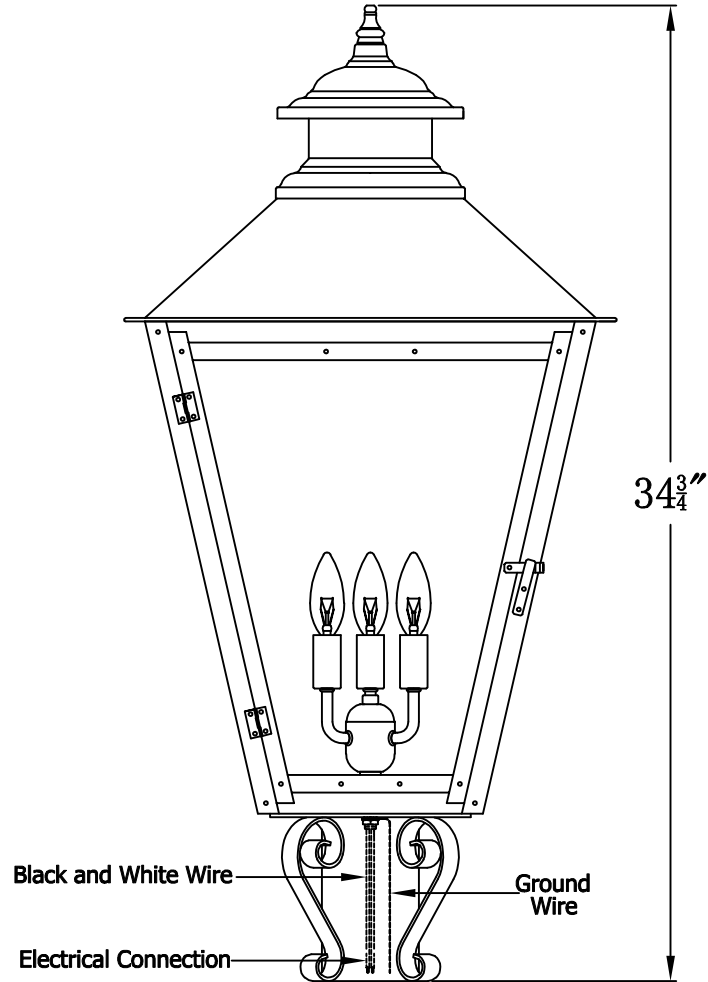

**ADAM STREET 44 Electric With Grand Post Fitter  
(AS-44E GFP3)**

**The CopperSmith**

Product Description	Drawing Description	9152 Hard Drive
Sockets:3-E12 Candelabra	REV:A/0	Foley Alabama 36536
Watts:3-60W	Date:07/22/2021	SKU Number:AS-44E
	Drawing by:Jason Huang	Product Name:Adam Street 44 Electric