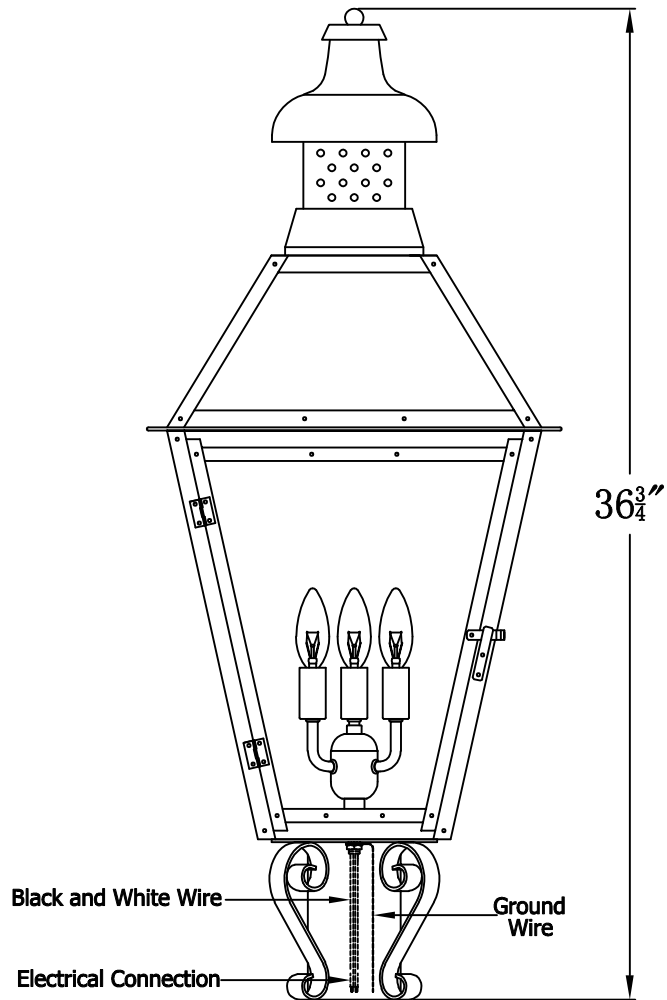

PEBBLE HILL 29 Electric With Grand Post Fitter  
(PH-29E GPF2)

The CopperSmith

Product Description	Drawing Description	9152 Hard Drive
Sockets:3-E12 Candelabra	REV:A/0	Foley Alabama 36536
Watts:3-60W	Date:08/25/2021	SKU Number:PH-29E
	Drawing by:Jason Huang	Product Name:Pebble Hill 29 Electric