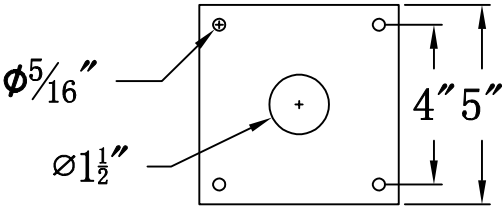

**ADAM STREET 41 Electric With Grand Post Fitter
And Pier Mount Adapter (AS-41E GFP1/PFA)**

Top View of PFA

The CopperSmith		
Product Description	Drawing Description	9152 Hard Drive
Sockets:2-E12 Candelabra	REV:A/0	Foley Alabama 36536
Watts:2-60W	Date:06/15/2021	SKU Number:AS-41E
	Drawing by:Jason Huang	Product Name:Adam Street 41 Electric