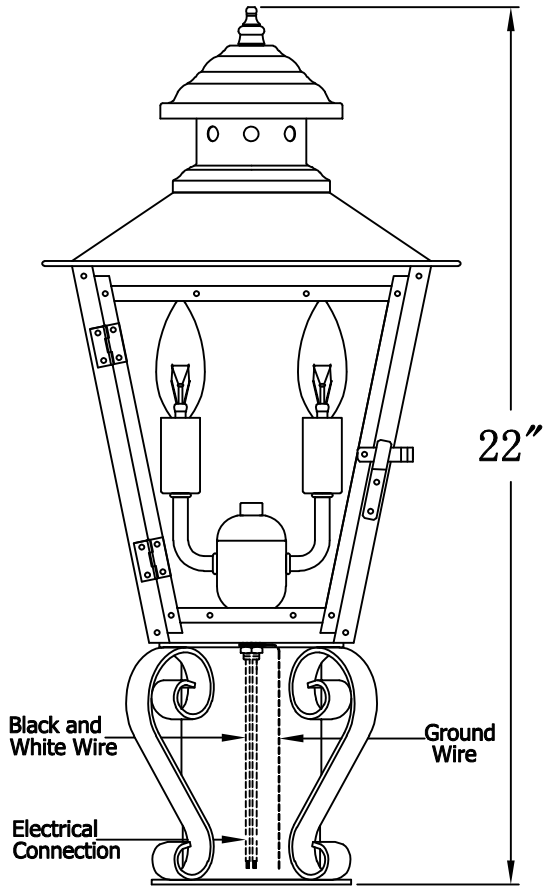

**ADAM STREET 41 Electric With Grand Post Fitter
And Pier Mount Adapter (AS-41E GFP1/PFA)**

Top View of PFA

The CopperSmith		
Product Description	Drawing Description	9152 Hard Drive
Sockets:2-E12 Candelabra	REV:A/0	Foley Alabama 36536
Watts:2-60W	Date:06/15/2021	SKU Number:AS-41E
	Drawing by:Jason Huang	Product Name:Adam Street 41 Electric