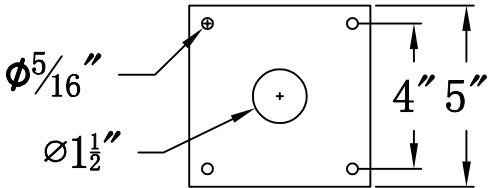

**ADAM STREET 42 Electric With Grand Post Fitter
And Pier Mount Adapter (AS-42E GFP2/PFA)**

Top View of PFA

The CopperSmith		
Product Description	Drawing Description	9152 Hard Drive
Sockets:2-E12 Candelabra	REV:A/0	Foley Alabama 36536
Watts:2-60W	Date:07/02/2021	SKU Number:AS-42E
	Drawing by:Jason Huang	Product Name:Adam Street 42 Electric