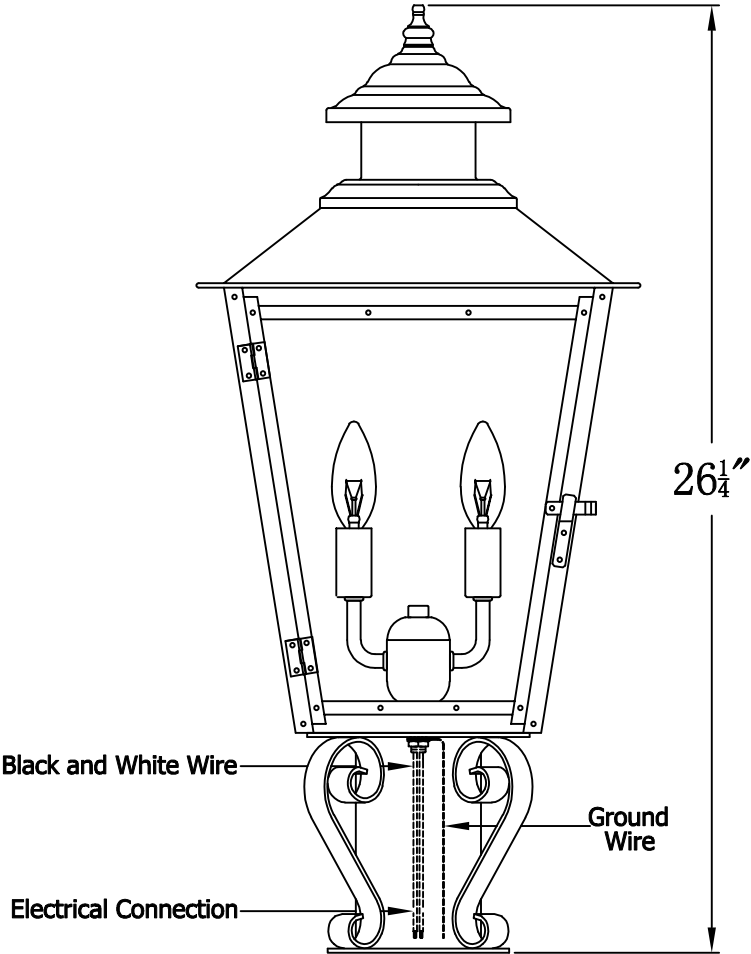

**ADAM STREET 42 Electric With Grand Post Fitter
And Pier Mount Adapter (AS-42E GFP2/PFA)**

Top View of PFA

The CopperSmith		
Product Description	Drawing Description	9152 Hard Drive
Sockets:2-E12 Candelabra	REV:A/0	Foley Alabama 36536
Watts:2-60W	Date:07/02/2021	SKU Number:AS-42E
	Drawing by:Jason Huang	Product Name:Adam Street 42 Electric