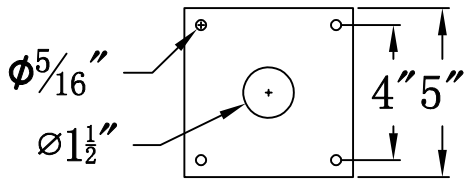

**ADAM STREET 43 Electric With Grand Post Fitter
And Pier Mount Adapter (AS-43E GFP2/PFA)**

Top View of PFA

The CopperSmith		
Product Description	Drawing Description	9152 Hard Drive
Sockets:3-E12 Candelabra	REV:A/0	Foley Alabama 36536
Watts:3-60W	Date:07/19/2021	SKU Number:AS-43E
	Drawing by:Jason Huang	Product Name:Adam Street 43 Electric