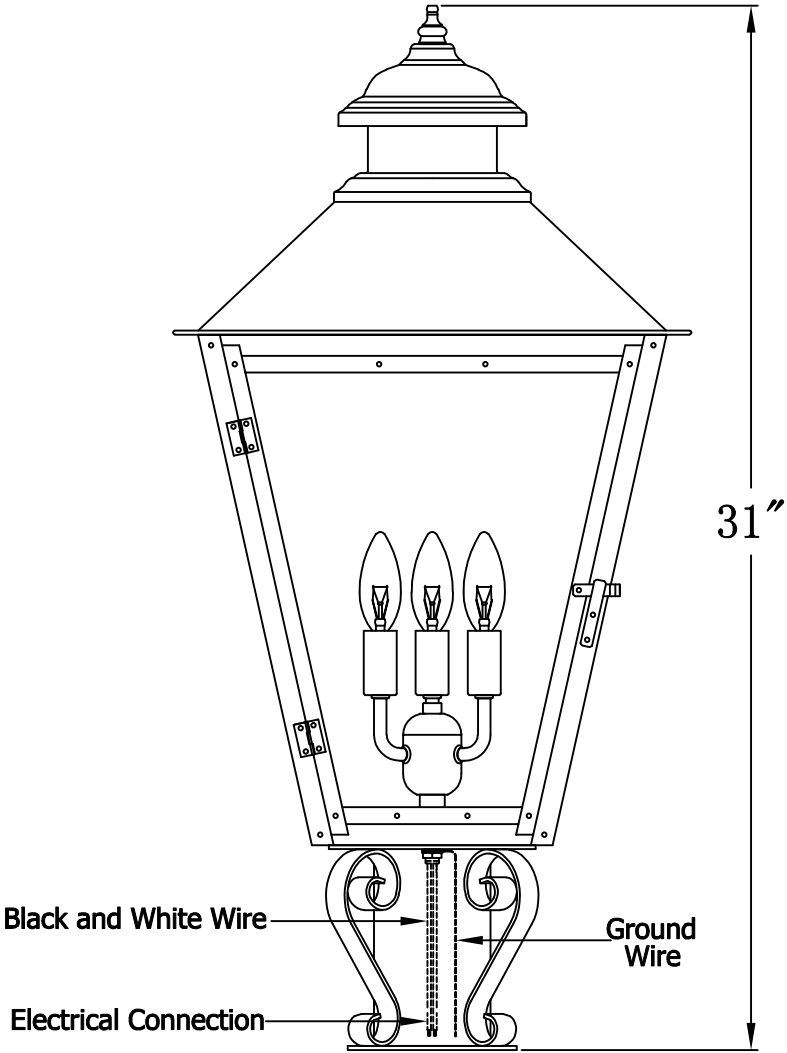

**ADAM STREET 43 Electric With Grand Post Fitter
And Pier Mount Adapter (AS-43E GFP2/PFA)**

Top View of PFA

The CopperSmith		
Product Description	Drawing Description	9152 Hard Drive
Sockets:3-E12 Candelabra	REV:A/0	Foley Alabama 36536
Watts:3-60W	Date:07/19/2021	SKU Number:AS-43E
	Drawing by:Jason Huang	Product Name:Adam Street 43 Electric