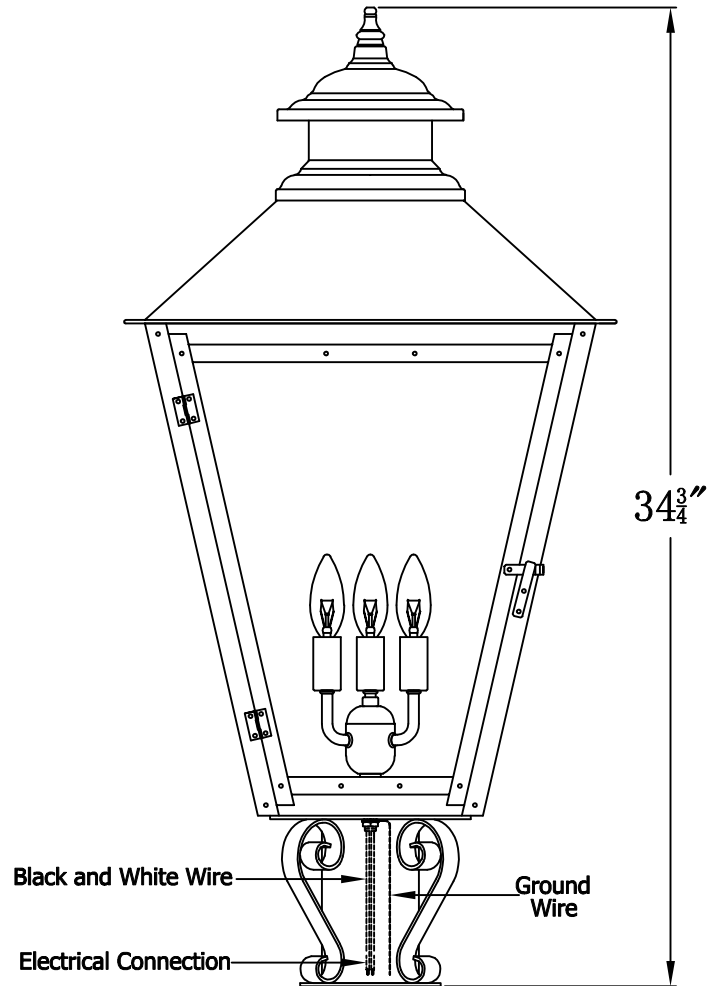

**ADAM STREET 44 Electric With Grand Post Fitter  
And Pier Mount Adapter (AS-44E GFP3/PFA)**

**The CopperSmith**

Product Description	Drawing Description	9152 Hard Drive
Sockets:3-E12 Candelabra	REV:A/0	Foley Alabama 36536
Watts:3-60W	Date:07/22/2021	SKU Number:AS-44E
	Drawing by:Jason Huang	Product Name:Adam Street 44 Electric