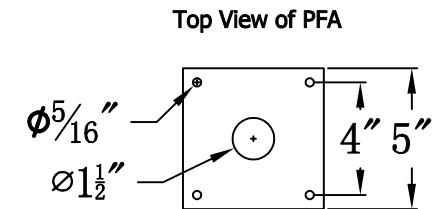

**ADAM STREET 44 Electric With Grand Post Fitter  
And Pier Mount Adapter (AS-44E GFP3/PFA)**

**The CopperSmith**

Product Description	Drawing Description	9152 Hard Drive
Sockets:3-E12 Candelabra	REV:A/0	Foley Alabama 36536
Watts:3-60W	Date:07/22/2021	SKU Number:AS-44E
	Drawing by:Jason Huang	Product Name:Adam Street 44 Electric