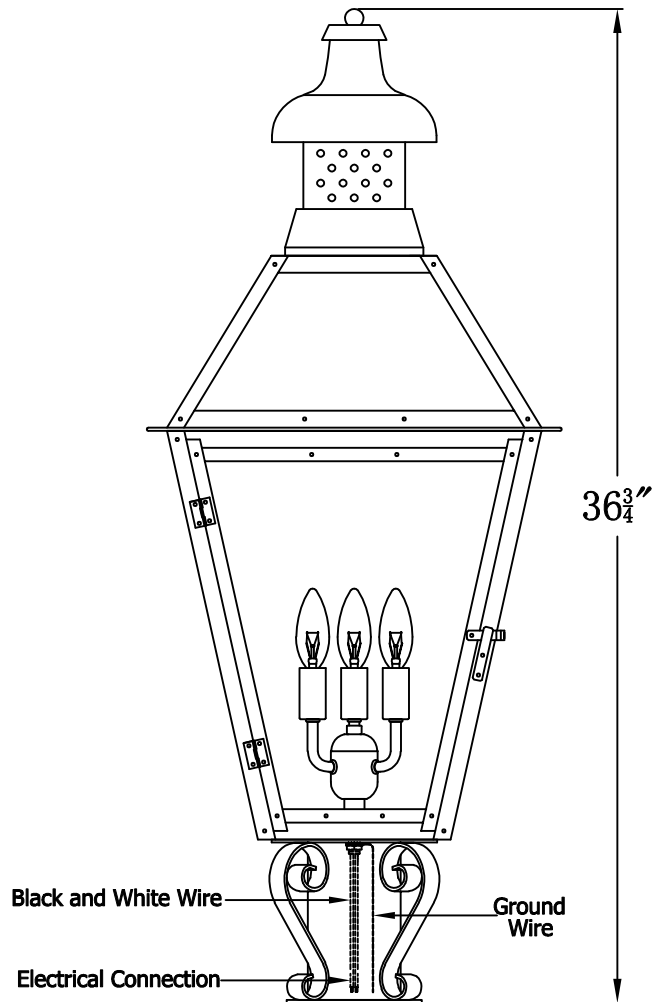

**PEBBLE HILL 29 Electric With Grand Post Fitter
And Pier Mount Adapter (PH-29E GPF2/PFA)**

Top View of PFA

The CopperSmith

Product Description	Drawing Description	9152 Hard Drive
Sockets:3-E12 Candelabra	REV:A/0	Foley Alabama 36536
Watts:3-60W	Date:08/25/2021	SKU Number:PH-29E
	Drawing by:Jason Huang	Product Name:Pebble Hill 29 Electric