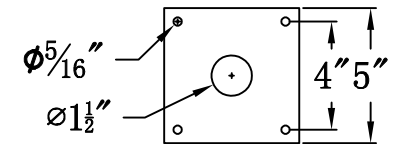

**PEBBLE HILL 29 Electric With Grand Post Fitter
And Pier Mount Adapter (PH-29E GPF2/PFA)**

Top View of PFA

The CopperSmith

Product Description	Drawing Description	9152 Hard Drive
Sockets:3-E12 Candelabra	REV:A/0	Foley Alabama 36536
Watts:3-60W	Date:08/25/2021	SKU Number:PH-29E
	Drawing by:Jason Huang	Product Name:Pebble Hill 29 Electric