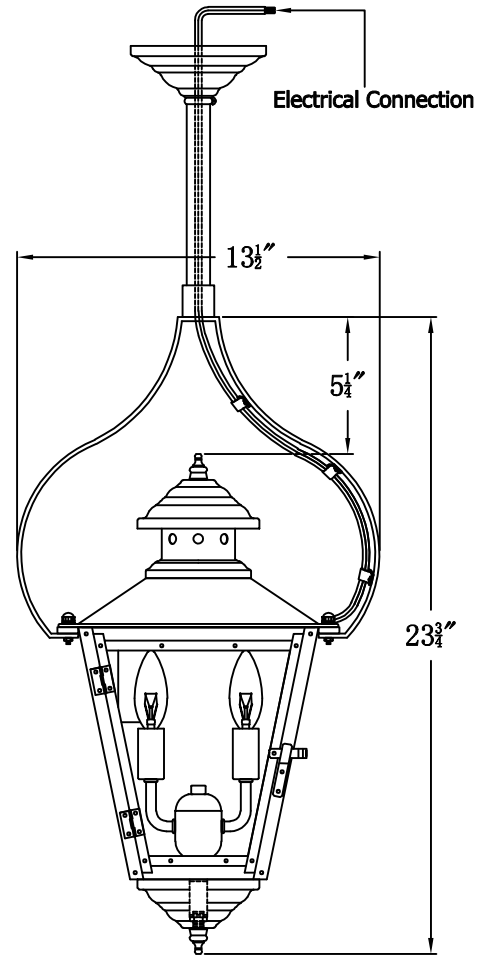

ADAM STREET 41 Electric With Pendant Yoke (AS-41E PY12)

The CopperSmith

Product Description	Drawing Description	<u>9152 Hard Drive</u> Foley Alabama 36536
Sockets:2-E12 Candelabra	REV:A/0	
Watts:2-60W	Date:06/15/2021	SKU Number:AS-41E
	Drawing by:Jason Huang	Product Name:Adam Street 41 Electric