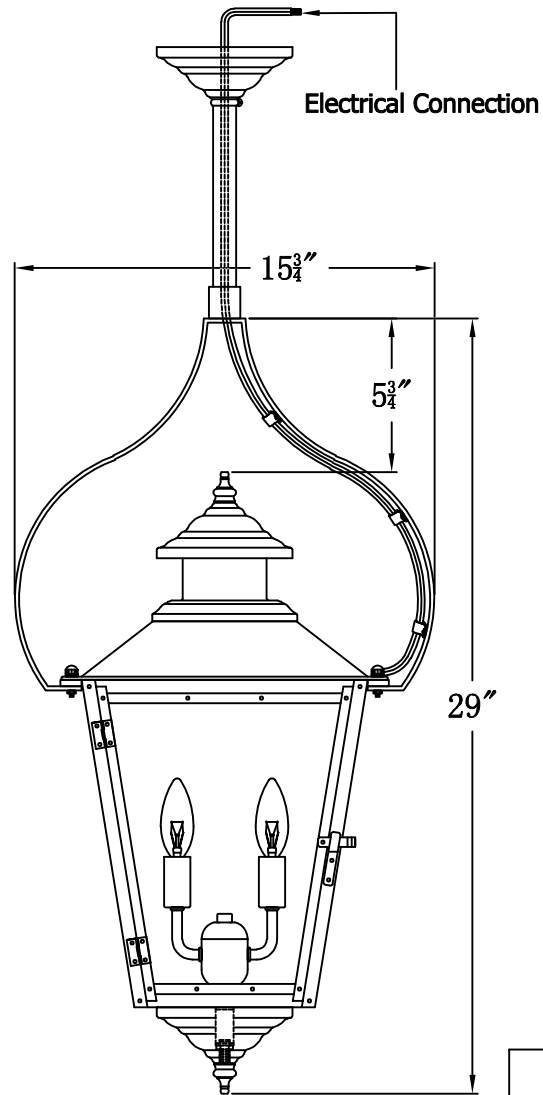

ADAM STREET 42 Electric With Pendent Yoke (AS-42E PY6)

The CopperSmith

Product Description	Drawing Description	<u>9152 Hard Drive</u> Foley Alabama 36536
Sockets:2-E12 Candelabra	REV:A/0	
Watts:2-60W	Date:07/03/2021	SKU Number:AS-42E
	Drawing by:Jason Huang	Product Name:Adam Street 42 Electric