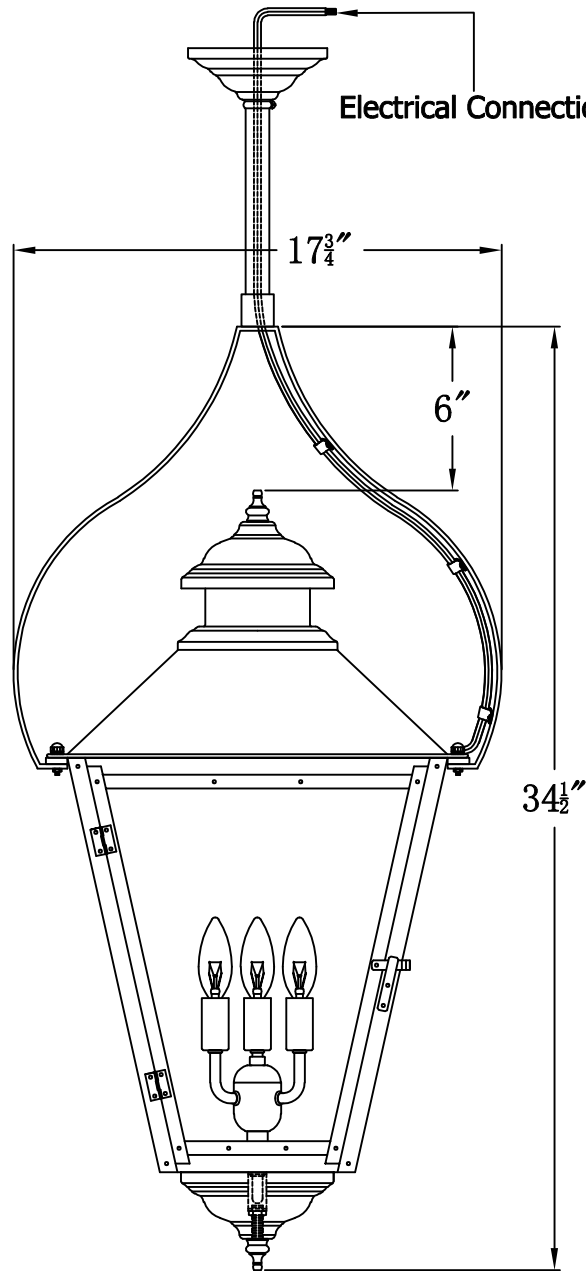

ADAM STREET 43 Electric With Pendent Yoke (AS-43E PY7)

The CopperSmith		
Product Description	Drawing Description	<u>9152 Hard Drive</u>
Sockets:3-E12 Candelabra	REV:A/0	Foley Alabama 36536
Watts:3-60W	Date:07/19/2021	SKU Number:AS-43E
	Drawing by:Jason Huang	Product Name:Adam Street 43 Electric