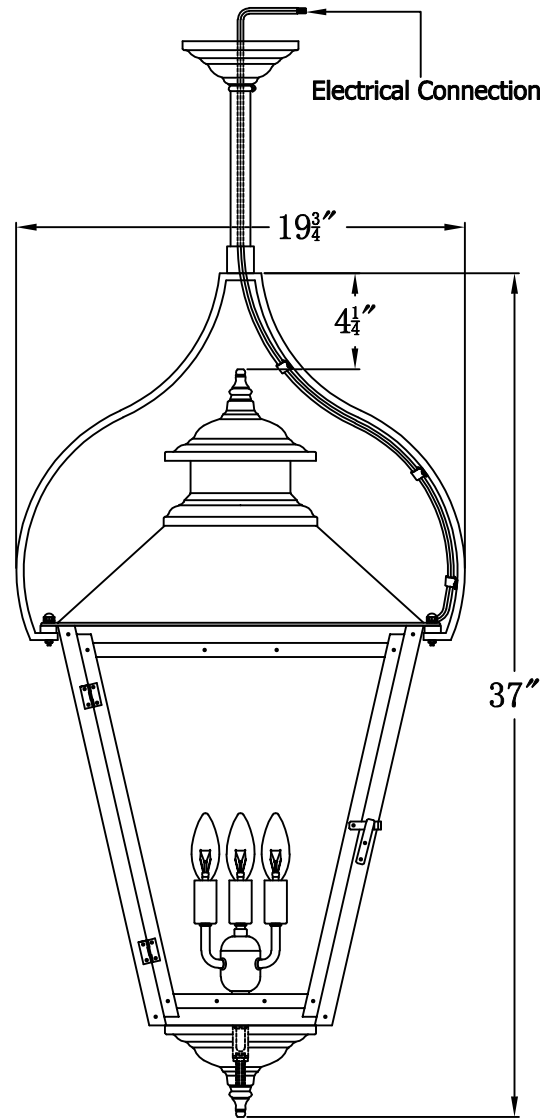

# ADAM STREET 44 Electric With Pendant Yoke (AS-44E PY5)

The CopperSmith		
Product Description	Drawing Description	<u>9152 Hard Drive</u> Foley Alabama 36536
Sockets:3-E12 Candelabra	REV:A/0	SKU Number:AS-44E
Watts:3-60W	Date:07/22/2021	
	Drawing by:Jason Huang	Product Name:Adam Street 44 Electric