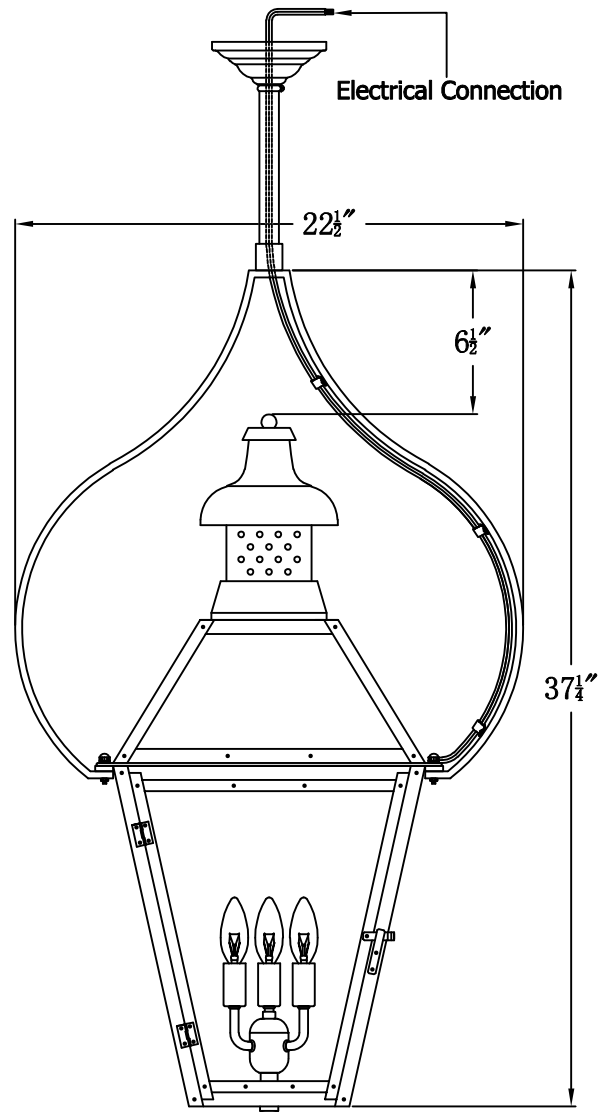

PEBBLE HILL 29 Electric With Pendant Yoke
(PH-29E PY3)

The CopperSmith

Product Description	Drawing Description	9152 Hard Drive
Sockets:3-E12 Candelabra	REV:A/0	Foley Alabama 36536
Watts:3-60W	Date:08/25/2021	SKU Number:PH-29E
	Drawing by:Jason Huang	Product Name:Pebble Hill 29 Electric