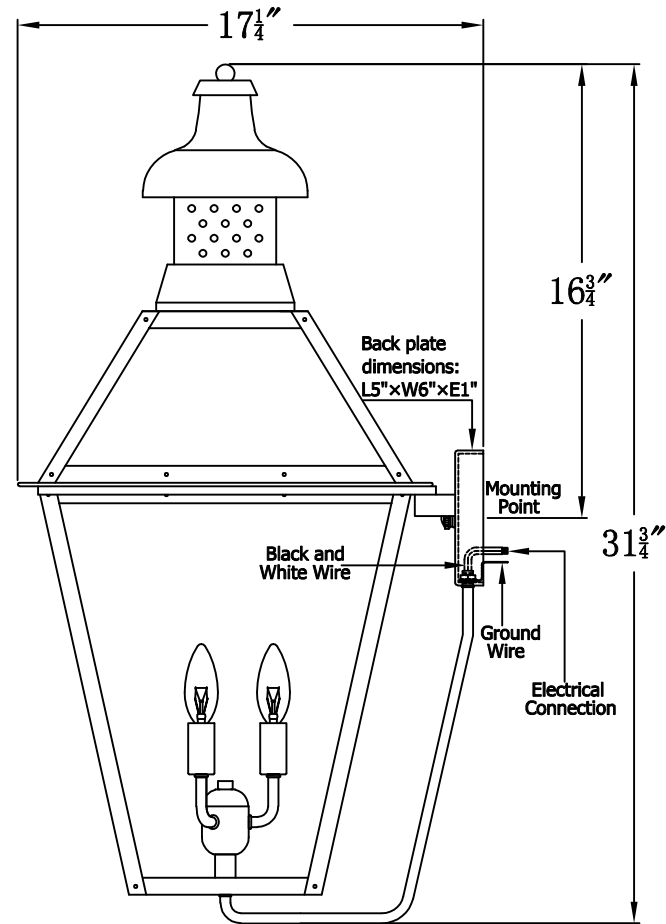

PEBBLE HILL 29 Electric (PH-29E)
Standard Wall Mount

The CopperSmith

Product Description	Drawing Description	9152 Hard Drive
Sockets:3-E12 Candelabra	REV:A/0	Foley Alabama 36536
Watts:3-60W	Date:08/24/2021	SKU Number:PH-29E
	Drawing by:Jason Huang	Product Name:Pebble Hill 29 Electric