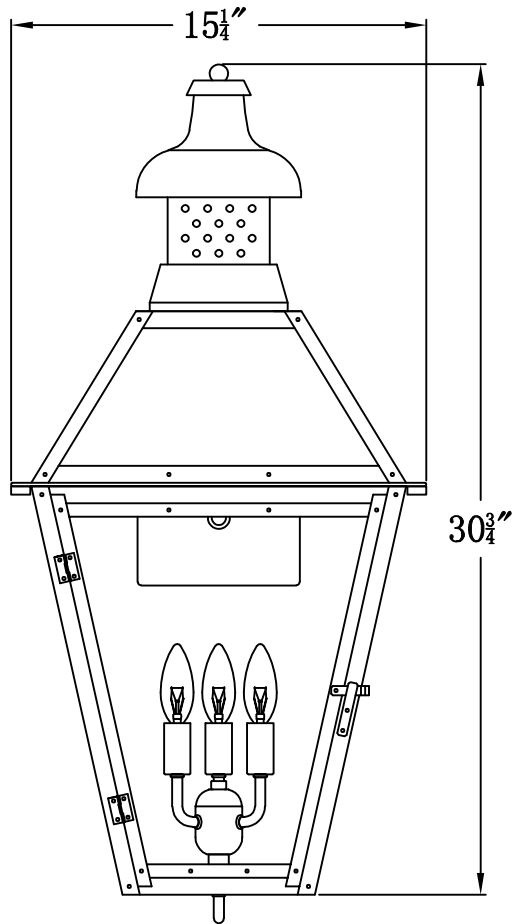

PEBBLE HILL 29 Electric (PH-29E)
Standard Wall Mount

The CopperSmith

Product Description	Drawing Description	9152 Hard Drive
Sockets:3-E12 Candelabra	REV:A/0	Foley Alabama 36536
Watts:3-60W	Date:08/24/2021	SKU Number:PH-29E
	Drawing by:Jason Huang	Product Name:Pebble Hill 29 Electric