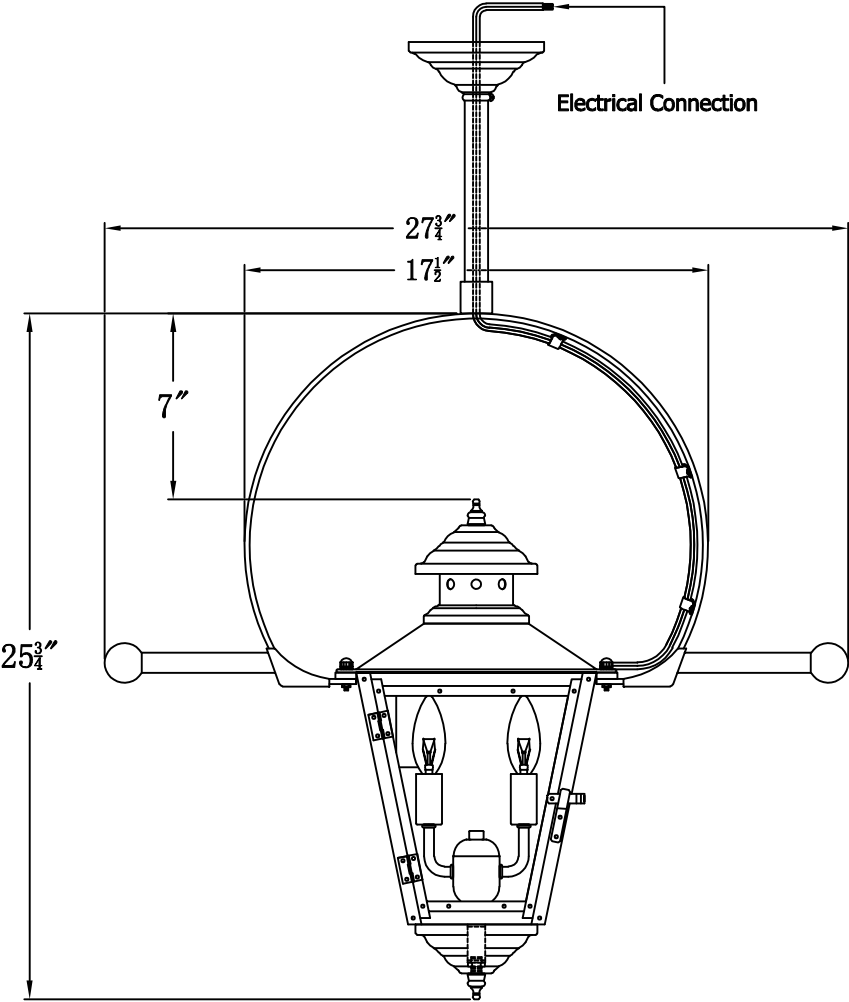

**ADAM STREET 41 Electric With Classic Yoke
And Ladder Rests(AS-41E CY5/LR)**

The CopperSmith

Product Description	Drawing Description	9152 Hard Drive Foley Alabama 36536
Sockets:2-E12 Candelabra	REV:A/0	
Watts:2-60W	Date:06/15/2021	SKU Number:AS-41E
	Drawing by:Jason Huang	Product Name:Adam Street 41 Electric