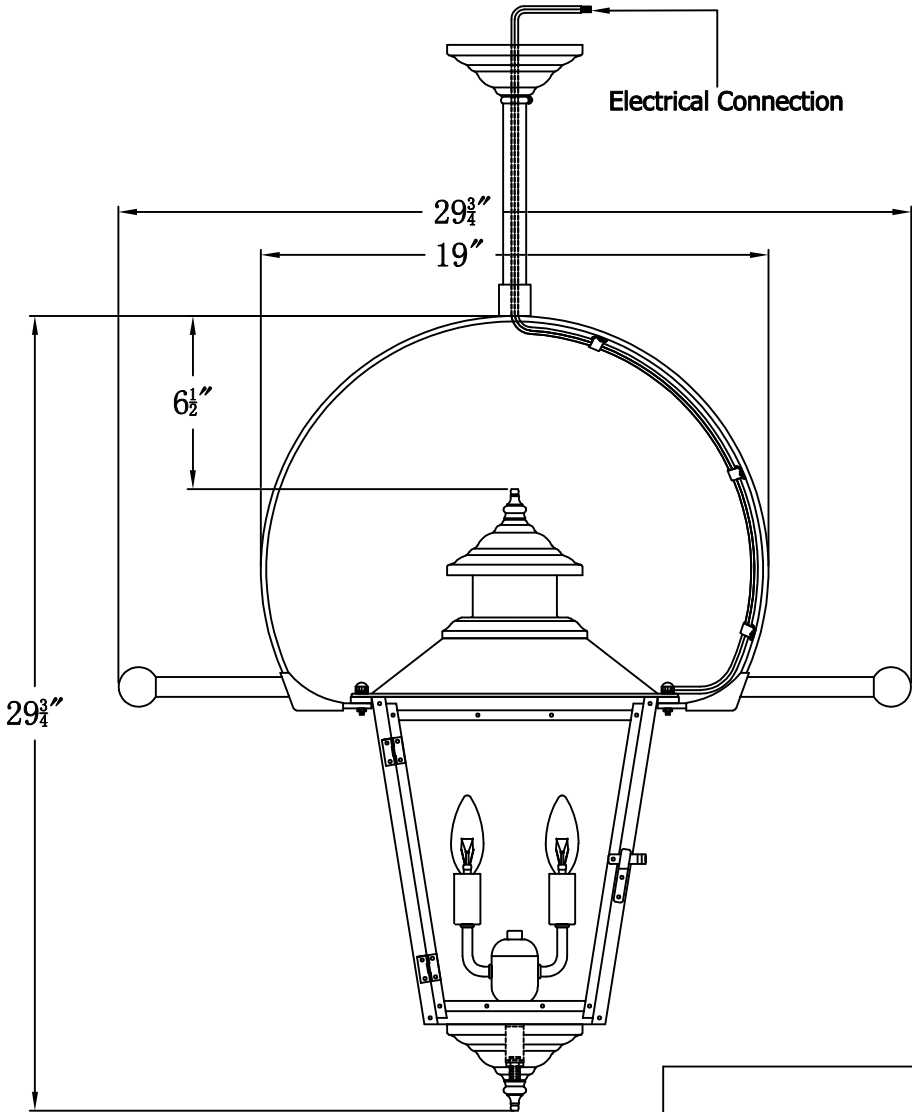

**ADAM STREET 42 Electric With Classic Yoke
And Ladder Rests(AS-42E CY11/LR)**

The CopperSmith		
Product Description	Drawing Description	<u>9152 Hard Drive</u>
Sockets:2-E12 Candelabra	REV:A/0	Foley Alabama 36536
Watts:2-60W	Date:07/03/2021	SKU Number:AS-42E
	Drawing by:Jason Huang	Product Name:Adam Street 42 Electric