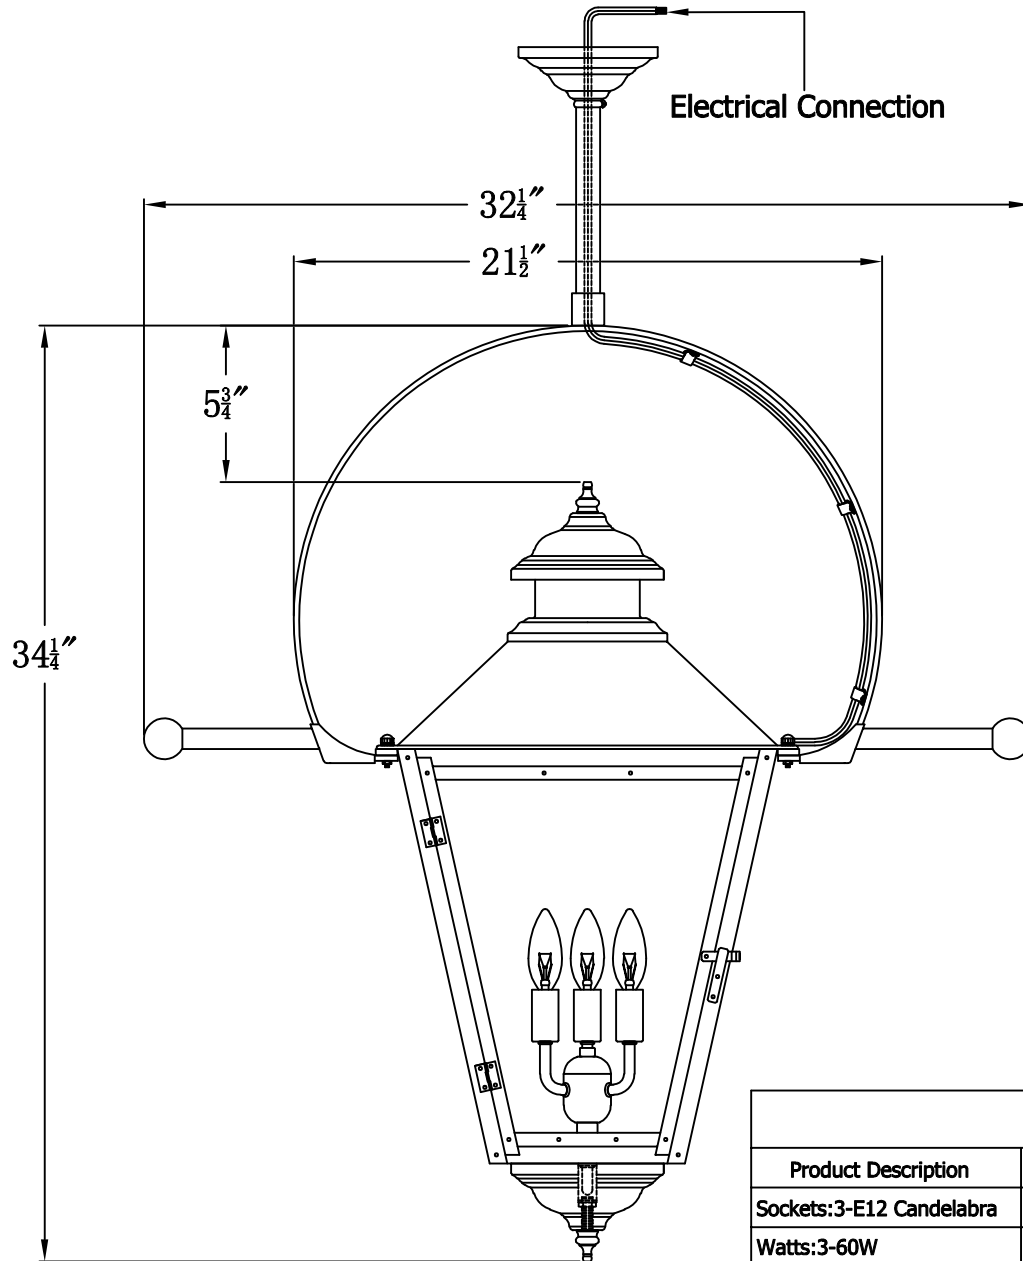

ADAM STREET 43 Electric With Classic Yoke And Ladder Rests(AS-43E CY13/LR)

The CopperSmith

Product Description	Drawing Description	<u>9152 Hard Drive</u> Foley Alabama 36536
Sockets:3-E12 Candelabra	REV:A/0	
Watts:3-60W	Date:07/19/2021	SKU Number:AS-43E
	Drawing by:Jason Huang	Product Name:Adam Street 43 Electric