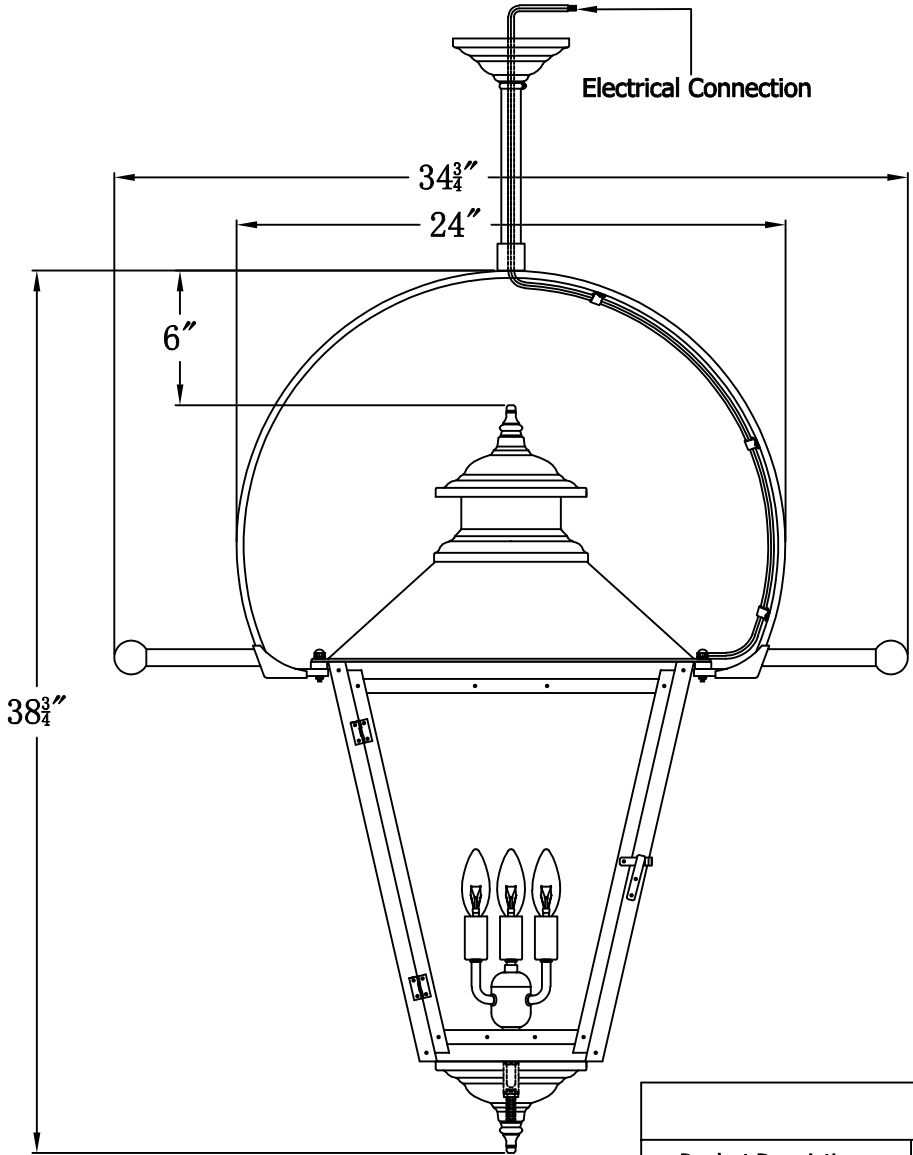

**ADAM STREET 44 Electric With Classic Yoke
And Ladder Rests(AS-44E CY16/LR)**

The CopperSmith		
Product Description	Drawing Description	<u>9152 Hard Drive</u>
Sockets:3-E12 Candelabra	REV:A/0	Foley Alabama 36536
Watts:3-60W	Date:07/22/2021	SKU Number:AS-44E
	Drawing by:Jason Huang	Product Name:Adam Street 44 Electric