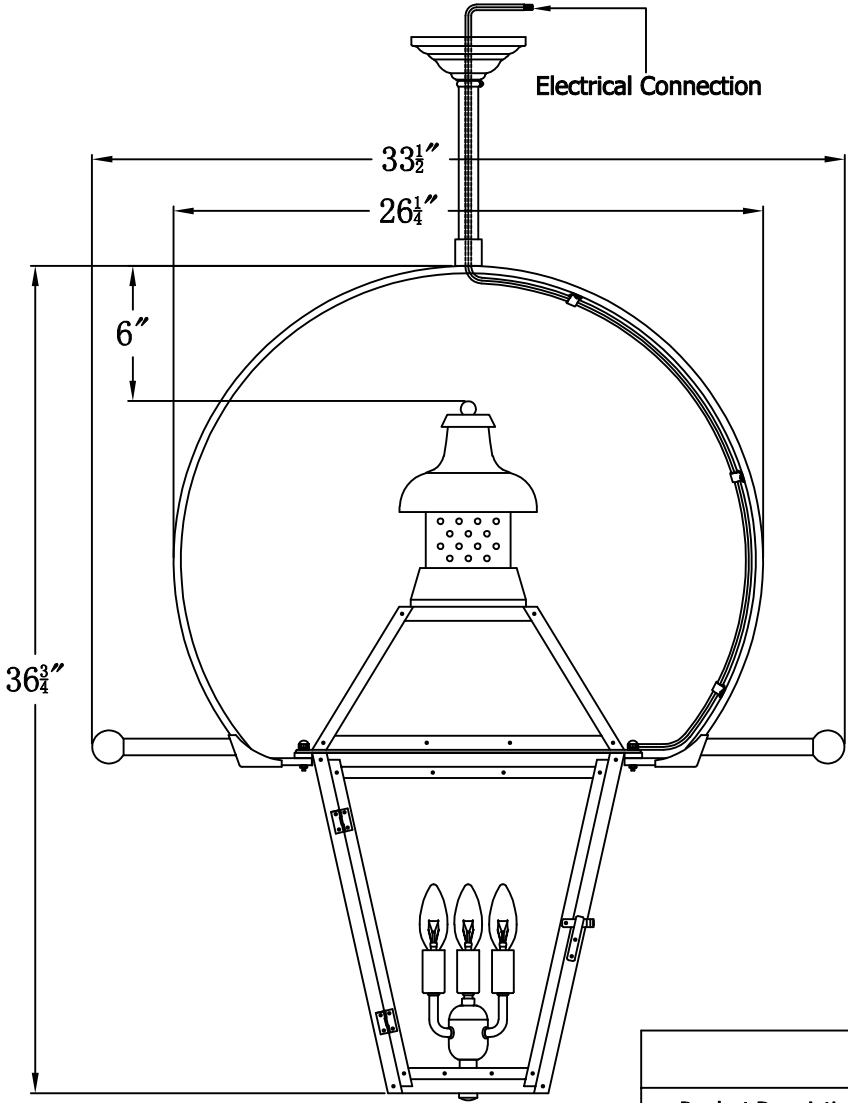

**PEBBLE HILL 29 Electric With Classic Yoke
And Ladder Rests(PH-29E CY15/LR)**

The CopperSmith		
Product Description	Drawing Description	9152 Hard Drive
Sockets:3-E12 Candelabra	REV:A/0	Foley Alabama 36536
Watts:3-60W	Date:08/25/2021	SKU Number:PH-29E
	Drawing by:Jason Huang	Product Name:Pebble Hill 29 Electric