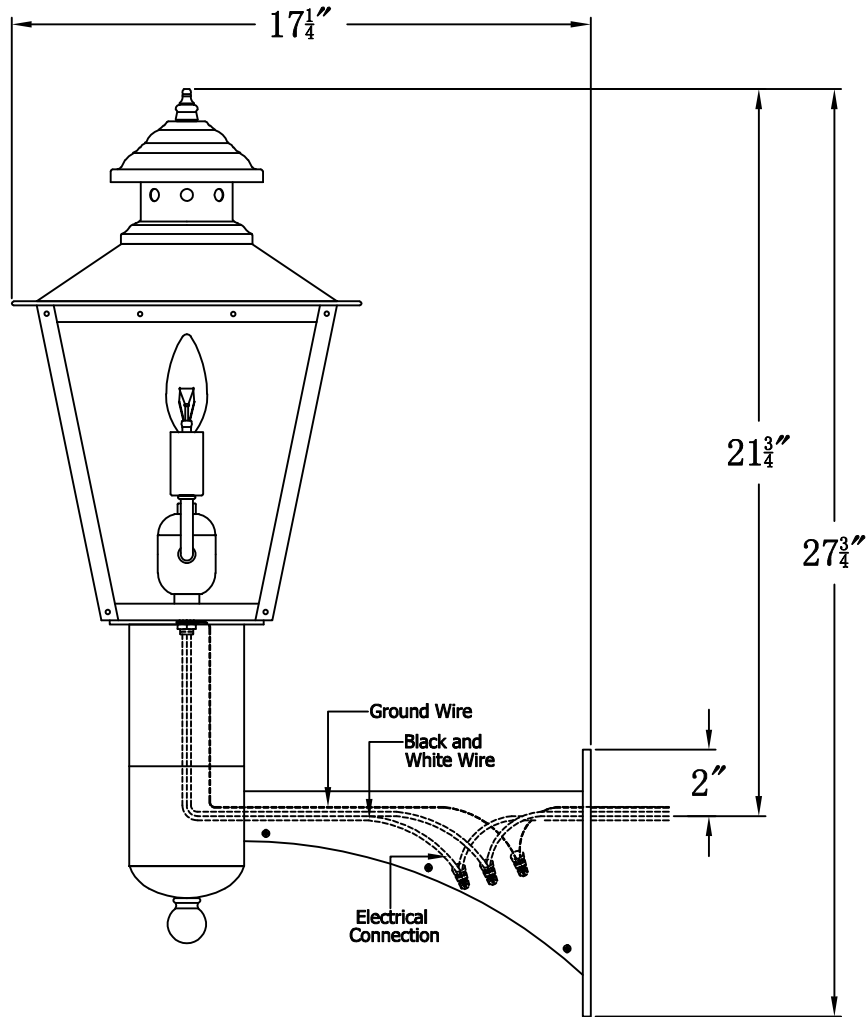

ADAM STREET 41 Electric With Grand Harbor Extension Bracket  
(AS-41E GH1)

The CopperSmith

Product Description	Drawing Description	9152 Hard Drive Foley Alabama 36536
Sockets:2-E12 Candelabra	REV:A/0	
Watts:2-60W	Date:06/16/2021	SKU Number:AS-41E
	Drawing by:Jason Huang	Product Name:Adam Street 41 Electric