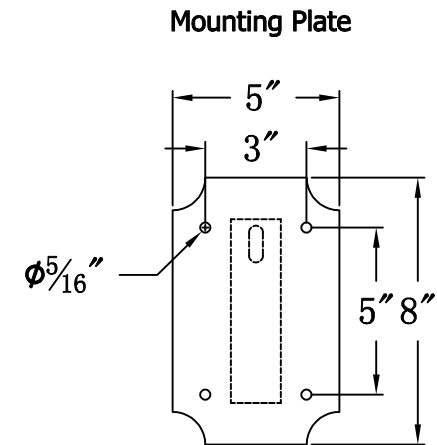

ADAM STREET 41 Electric With Grand Harbor Extension Bracket  
(AS-41E GH1)

The CopperSmith

Product Description	Drawing Description	9152 Hard Drive Foley Alabama 36536
Sockets:2-E12 Candelabra	REV:A/0	
Watts:2-60W	Date:06/16/2021	SKU Number:AS-41E
	Drawing by:Jason Huang	Product Name:Adam Street 41 Electric