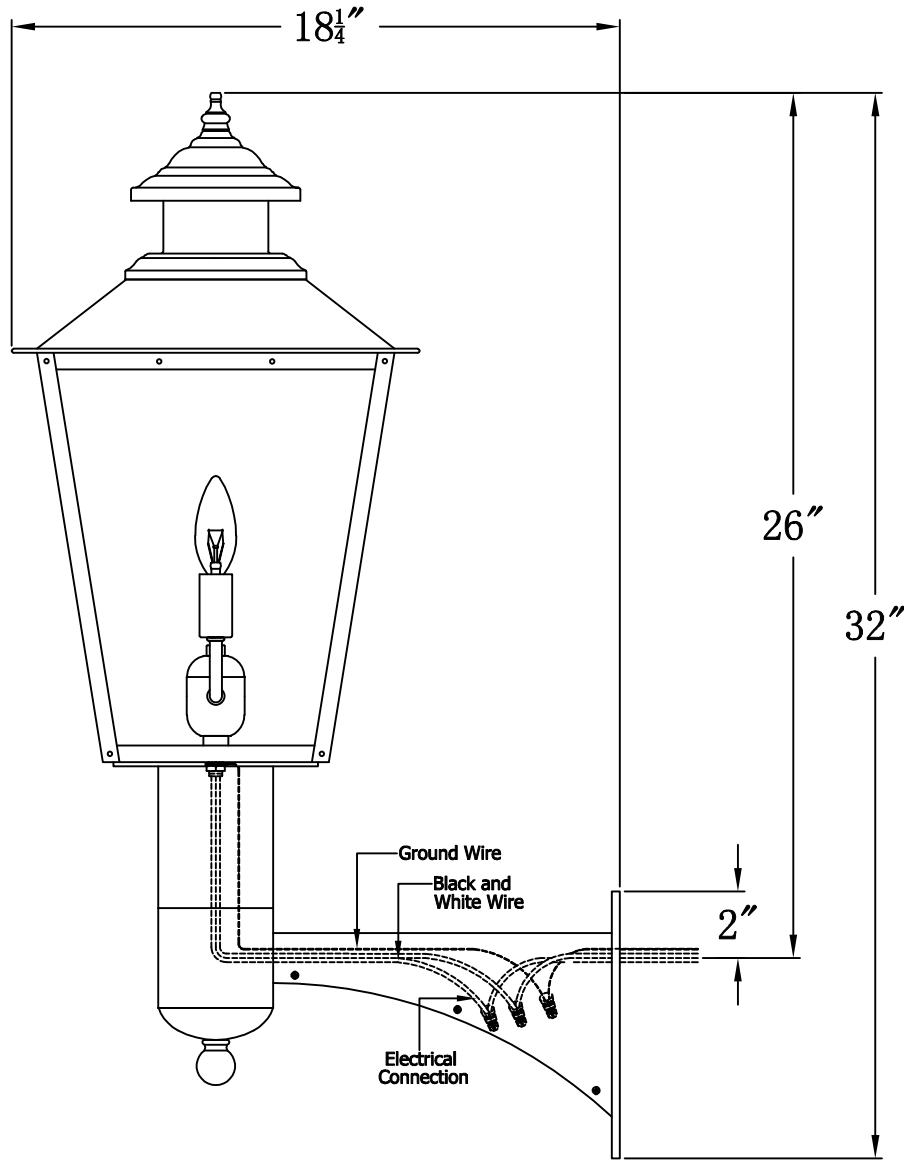

ADAM STREET 42 Electric With Grand Harbor Extension Bracket  
(AS-42E GH1)

The CopperSmith

Product Description	Drawing Description	9152 Hard Drive Foley Alabama 36536
Sockets:2-E12 Candelabra	REV:A/0	
Watts:2-60W	Date:07/03/2021	SKU Number:AS-42E
	Drawing by:Jason Huang	Product Name:Adam Street 42 Electric