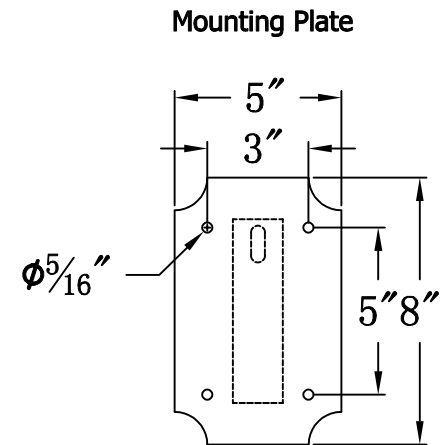

ADAM STREET 42 Electric With Grand Harbor Extension Bracket  
(AS-42E GH1)

The CopperSmith

Product Description	Drawing Description	9152 Hard Drive Foley Alabama 36536
Sockets:2-E12 Candelabra	REV:A/0	
Watts:2-60W	Date:07/03/2021	SKU Number:AS-42E
	Drawing by:Jason Huang	Product Name:Adam Street 42 Electric