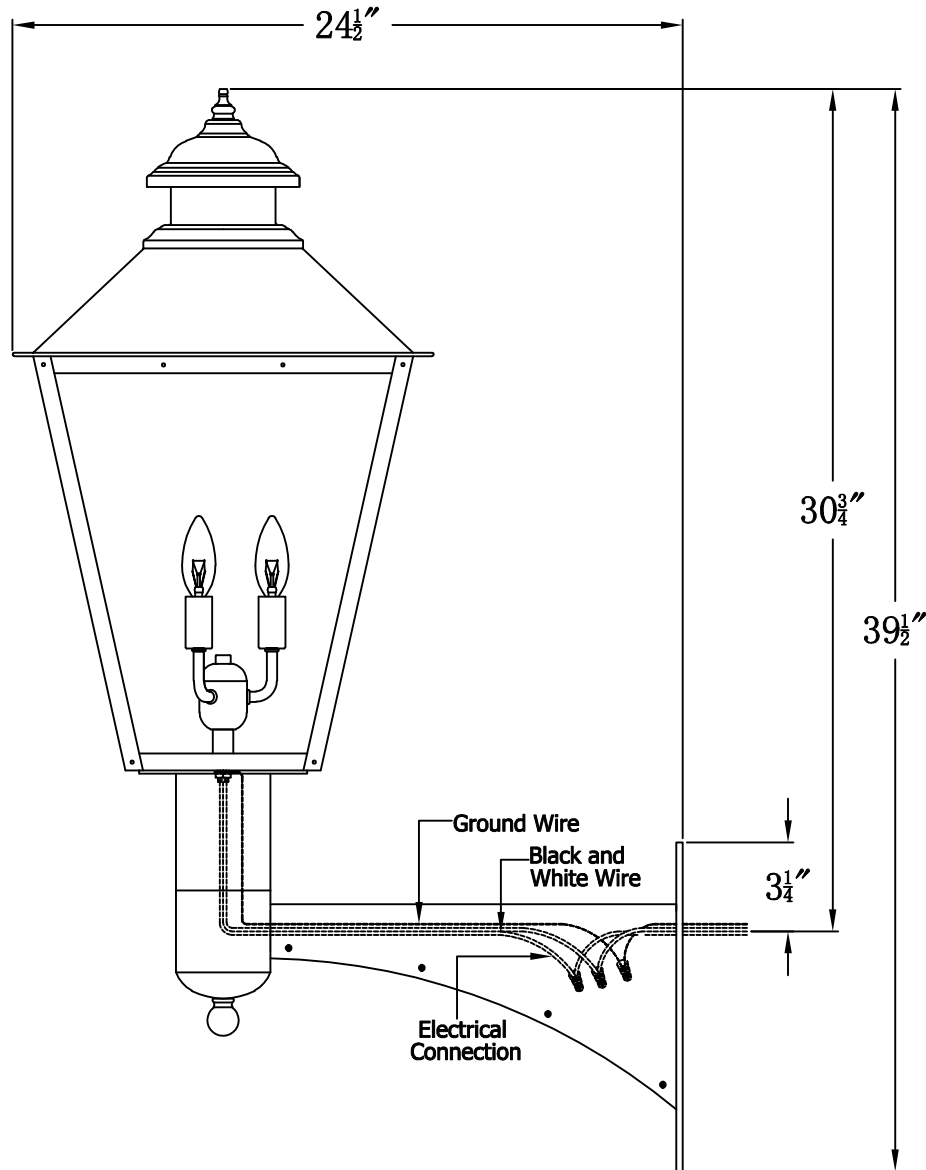

ADAM STREET 43 Electric With Grand Harbor Extension Bracket (AS-43E GH2)

The CopperSmith		
Product Description	Drawing Description	<u>9152 Hard Drive</u>
Sockets:3-E12 Candelabra	REV:A/0	Foley Alabama 36536
Watts:3-60W	Date:07/19/2021	SKU Number:AS-43E
	Drawing by:Jason Huang	Product Name:Adam Street 43 Electric