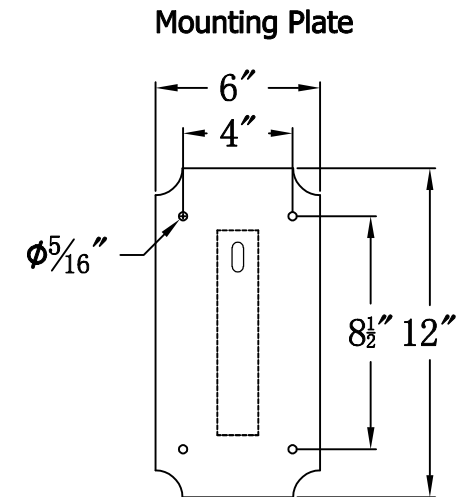

ADAM STREET 43 Electric With Grand Harbor Extension Bracket (AS-43E GH2)

The CopperSmith		
Product Description	Drawing Description	<u>9152 Hard Drive</u>
Sockets:3-E12 Candelabra	REV:A/0	Foley Alabama 36536
Watts:3-60W	Date:07/19/2021	SKU Number:AS-43E
	Drawing by:Jason Huang	Product Name:Adam Street 43 Electric