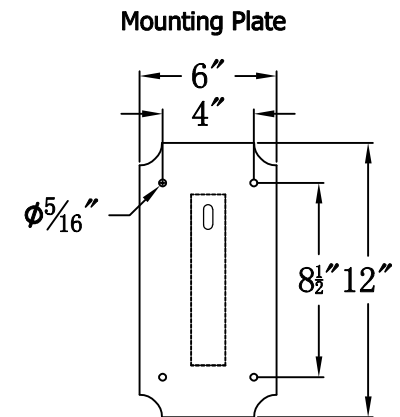

ADAM STREET 44 Electric With Grand Harbor Extension Bracket (AS-44E GH2)

The CopperSmith

The CopperSmith		
Product Description	Drawing Description	<u>9152 Hard Drive</u>
Sockets:3-E12 Candelabra	REV:A/0	Foley Alabama 36536
Watts:3-60W	Date:07/23/2021	SKU Number:AS-44E
	Drawing by:Jason Huang	Product Name:Adam Street 44 Electric