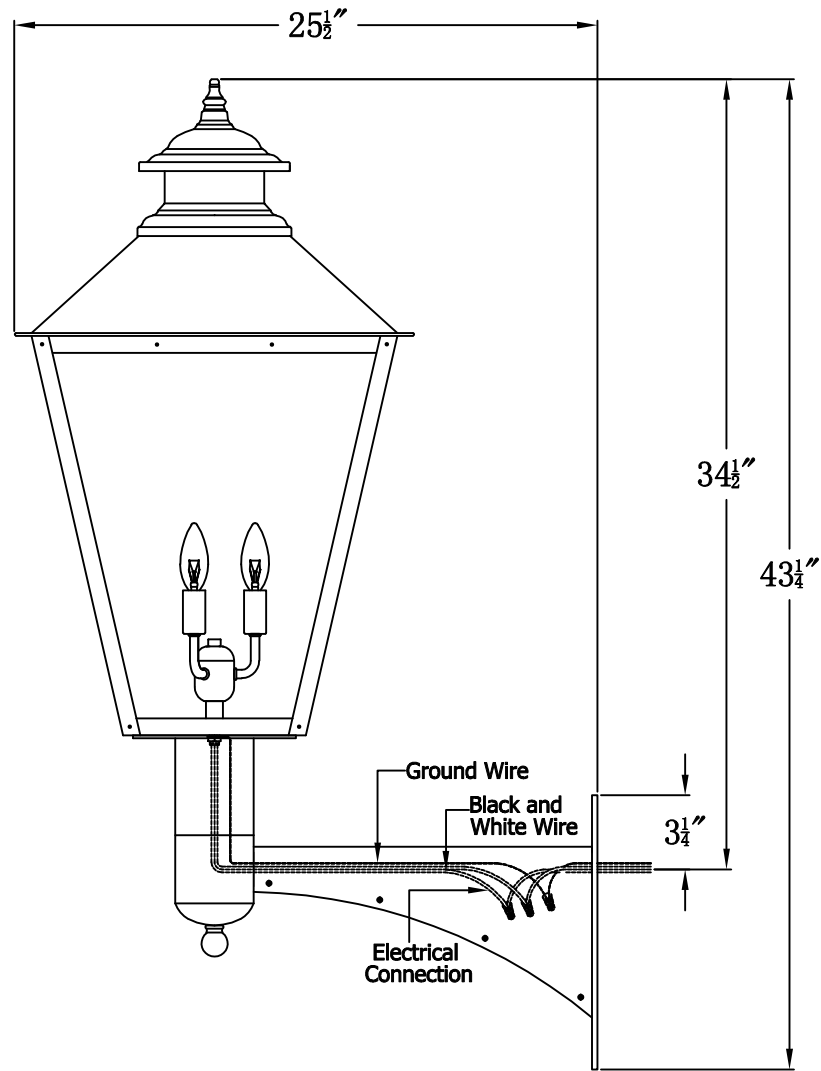

ADAM STREET 44 Electric With Grand Harbor Extension Bracket (AS-44E GH2)

The CopperSmith

The CopperSmith		
Product Description	Drawing Description	<u>9152 Hard Drive</u>
Sockets:3-E12 Candelabra	REV:A/0	Foley Alabama 36536
Watts:3-60W	Date:07/23/2021	SKU Number:AS-44E
	Drawing by:Jason Huang	Product Name:Adam Street 44 Electric